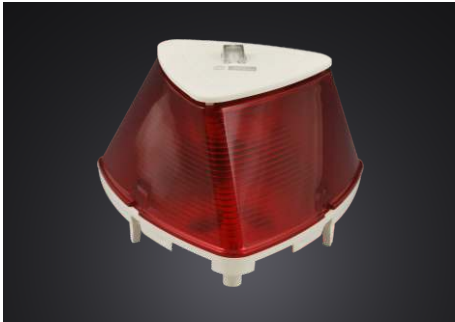

SIRENS FOR FIRE ALARM PANELS

 IP42 C IP65

*EVPU®

Type	Code	Description	Operation Voltage	Maximum Consumption	Gross Weight
BS-530/1**	921530004	Siren, 94dB, IP 42 C	21-28V DC	1,2 W	294 gr.
BS-531	921531000	Siren, 88dB, IP 42 C	21-28V DC	40mA	287,5 gr
BS-530/1/WP**	921530005	Siren, 94dB, waterproof IP 65	21-28V DC	1,2 W	299,5 gr.

*Certification EVPU
**Certification HEEQAC

 The packaging contains 15pcs.

SIRENS WITH BEACON FOR FIRE ALARM PANELS

 IP42 IP65

Type	Code	Description	Operation Voltage	Maximum Consumption	Gross Weight
BS-531/1	921531007	Siren with beacon IP 42	21-28V DC	1,2W	321 gr.
BS-531/1/WP	921531008	Waterproof IP 65 siren	21-28V DC	1,2W	325 gr.

 The packaging contains 15pcs.

WALL MOUNTED SOUNDER & VISUAL ALARM

Type	Code	Description	Gross Weight
CWS 100-AV*	980153100	Wall mounted sounder & visual alarm device, 24V, 100dB	377,5 gr.

*Trade product