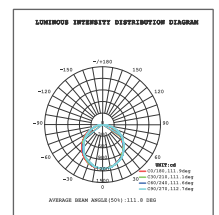

*Technical information indicated above may have tolerance ±%10.For final updated information please visit website www.braytron.com