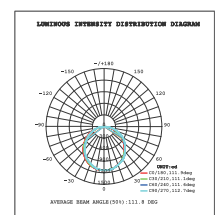

This luminaire contains built-in LED lamps.

The lamps cannot be changed in the luminaire.

BRAYTRON 874/2012

12W Ø155 30

18W Ø210 32

24W Ø285 31

36W Ø403 40

*Technical information indicated above may have tolerance ±%10. For final updated information please visit website www.braytron.com