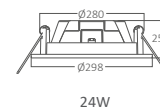

*Technical information indicated above may have tolerance ±%10. For final updated information please visit website www.braytron.com