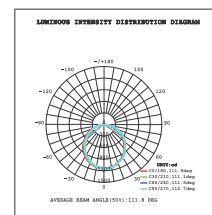

*Technical information indicated above may have tolerance ±%10. For final updated information please visit website www.braytron.com