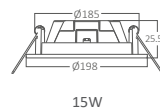

*Technical information indicated above may have tolerance ±%10. For final updated information please visit website www.braytron.com