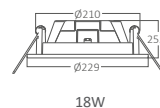

*Technical information indicated above may have tolerance ±%10. For final updated information please visit website www.braytron.com