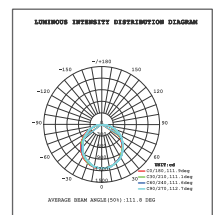

*Technical information indicated above may have tolerance ±%10. For final updated information please visit website www.braytron.com