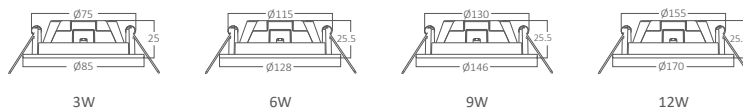

*Technical information indicated above may have tolerance ±%10. For final updated information please visit website www.braytron.com