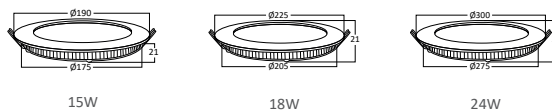

MODEL NO	TYPE	BODY COLOR	CCT	WATT	LUMEN	VOLTAGE	CRI	P.F.	ANGLE	CUTOUT	MATERIAL	PCS/CTN
BP01-31500	SMD-CRD	White	3000K	15W	1120Lm	220V-240VAC	>80	>0.55	120°	Ø175	Aluminium	20
BP01-31510	SMD-CRD	White	4000K	15W	1120Lm	220V-240VAC	>80	>0.55	120°	Ø175	Aluminium	20
BP01-31530	SMD-CRD	White	6500K	15W	1120Lm	220V-240VAC	>80	>0.55	120°	Ø175	Aluminium	20
BP01-31800	SMD-CRD	White	3000K	18W	1360Lm	220V-240VAC	>80	>0.55	120°	Ø205	Aluminium	20
BP01-31810	SMD-CRD	White	4000K	18W	1360Lm	220V-240VAC	>80	>0.55	120°	Ø205	Aluminium	20
BP01-31830	SMD-CRD	White	6500K	18W	1360Lm	220V-240VAC	>80	>0.55	120°	Ø205	Aluminium	20
BP01-32400	SMD-CRD	White	3000K	24W	1850Lm	220V-240VAC	>80	>0.55	120°	Ø275	Aluminium	10
BP01-32410	SMD-CRD	White	4000K	24W	1850Lm	220V-240VAC	>80	>0.55	120°	Ø275	Aluminium	10
BP01-32430	SMD-CRD	White	6500K	24W	1850Lm	220V-240VAC	>80	>0.55	120°	Ø275	Aluminium	10

This luminaire contains built-in LED lamps.

The lamps cannot be changed in the luminaire.

LED

BRAYTRON 874/2012