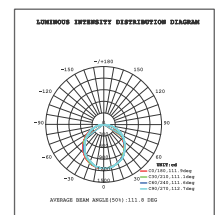

MODEL NO	TYPE	BODY COLOR	CCT	WATT	LUMEN	VOLTAGE	CRI	P.F.	ANGLE	CUTOUT	MATERIAL	PCS/CTN
BP01-31500	SMD-CRD	White	3000K	15W	1120Lm	220V-240VAC	>80	>0.55	120°	Ø175	Aluminium	20
BP01-31510	SMD-CRD	White	4000K	15W	1120Lm	220V-240VAC	>80	>0.55	120°	Ø175	Aluminium	20
BP01-31530	SMD-CRD	White	6500K	15W	1120Lm	220V-240VAC	>80	>0.55	120°	Ø175	Aluminium	20
BP01-31800	SMD-CRD	White	3000K	18W	1360Lm	220V-240VAC	>80	>0.55	120°	Ø205	Aluminium	20
BP01-31810	SMD-CRD	White	4000K	18W	1360Lm	220V-240VAC	>80	>0.55	120°	Ø205	Aluminium	20
BP01-31830	SMD-CRD	White	6500K	18W	1360Lm	220V-240VAC	>80	>0.55	120°	Ø205	Aluminium	20
BP01-32400	SMD-CRD	White	3000K	24W	1850Lm	220V-240VAC	>80	>0.55	120°	Ø275	Aluminium	10
BP01-32410	SMD-CRD	White	4000K	24W	1850Lm	220V-240VAC	>80	>0.55	120°	Ø275	Aluminium	10
BP01-32430	SMD-CRD	White	6500K	24W	1850Lm	220V-240VAC	>80	>0.55	120°	Ø275	Aluminium	10

This luminaire contains built-in LED lamps.

The lamps cannot be changed in the luminaire.

LED

BRAYTRON 874/2012