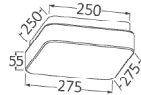

Jade-SS BH16-23130
 6500K White
 18W 1760lm
 220-240V CRI>80
 IP20 Iron+Plastic

Jade-SS BH16-23280
 3CCT IN ONE
 24W 2450lm White
 220-240V CRI>80
 IP20 Iron+Plastic

Jade-SS BH16-23380
 3CCT IN ONE
 34W 3550lm White
 220-240V CRI>80
 IP20 Iron+Plastic

Jade-SS BH16-23480
 3CCT IN ONE
 44W 4580lm White
 220-240V CRI>80
 IP20 Iron+Plastic

*Technical information indicated above may have tolerance ±%10. For final updated information please visit website www.braytron.com