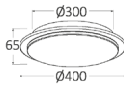

Jade-SRD BH16-20680

3CCT IN ONE
24W 2450lm White
220-240V CRI>80
IP20 Iron+Plastic

Jade-SRD BH16-20780

3CCT IN ONE
34W 3550lm White
220-240V CRI>80
IP20 Iron+Plastic

Jade-SRD BH16-20880

3CCT IN ONE
44W 4580lm White
220-240V CRI>80
IP20 Iron+Plastic