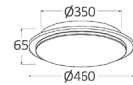

Jade-SRD BH16-20680

3CCT IN ONE
24W 2450lm White
220-240V CRI>80
IP20 Iron+Plastic

Jade-SRD BH16-20780

3CCT IN ONE
34W 3550lm White
220-240V CRI>80
IP20 Iron+Plastic

Jade-SRD BH16-20880

3CCT IN ONE
44W 4580lm White
220-240V CRI>80
IP20 Iron+Plastic