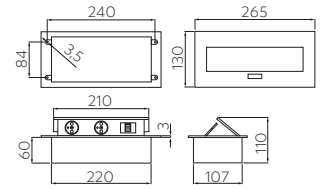

▶ Gniazdo meblowe wpuszczane prostokątne
Rectangular recessed power socket

NEW

360°

USB C

Folder	X	⊕	⚡	📦	📊
AE-PBU02GS-20N	2 x schuko		biały, white	stal, tworzywo steel plastic	5902801436116
AE-PBU02GS-10N			czarny, black		5902801436031
AE-PBU2GU-10N	2 x french		biały, white		5902801436192
AE-PBU2GU-20N			czarny, black		5902801435898
AE-PBU2GU-53N			aluminium, aluminium	5902801435911	

▶ Gniazdo meblowe przepustowe z USB
Through-desk power socket with USB

360°

Folder	X	⊕	🔌	⚡	📦	📊
AE-PBC3GS-53BKS	3 x schuko		-	aluminium, aluminium	aluminium tworzywo, aluminium plastic	5901867196637
AE-PBC3GS2U-53BKS	3 x schuko		5V USB max 2A			5901867196651

▶ Gniazdo meblowe bez kasety
Furniture power socket without housing

360°

Folder	X	⊕	⚡	📦	📊
AE-PBC3GS-51BK	3 x schuko		stal szczerotkowana brushed steel	stal, aluminium, tworzywo steel, aluminium plastic	5901867196613
AE-PBC3GU-51BK	3 x french				5901867196620