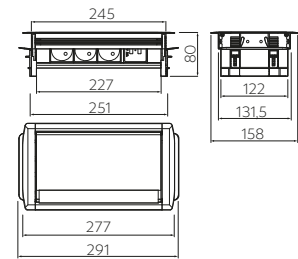

▶ Gniazdo meblowe wpuszczane prostokątne
Rectangular recessed power socket

NEW

360°

USB C

Folder	X	⊕	⚡	📦	📊
AE-PBU02GS-20N	2 x schuko		biały, white	stal, tworzywo steel plastic	5902801436116
AE-PBU02GS-10N			czarny, black		5902801436031
AE-PBU2GU-10N	2 x french		biały, white		5902801436192
AE-PBU2GU-20N			czarny, black		5902801435898
AE-PBU2GU-53N			aluminium, aluminium	5902801435911	

▶ Gniazdo meblowe przepustowe z USB
Through-desk power socket with USB

360°

Folder	X	⊕	🔌	⚡	📦	📊
AE-PBC3GS-53BKS	3 x schuko		-	aluminium, aluminium	aluminium tworzywo, aluminium plastic	5901867196637
AE-PBC3GS2U-53BKS	3 x schuko		5V USB max 2A			5901867196651

▶ Gniazdo meblowe bez kasety
Furniture power socket without housing

360°

Folder	X	⊕	⚡	📦	📊
AE-PBC3GS-51BK	3 x schuko		stal szczerotkowana brushed steel	stal, aluminium, tworzywo steel, aluminium plastic	5901867196613
AE-PBC3GU-51BK	3 x french				5901867196620