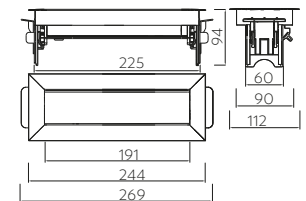

▶ Gniazdo meblowe wpuszczane prostokątne
Rectangular recessed power socket

NEW

360°

USB C

Folder	X	⊕	⚡	📦	📊
AE-PBU02GS-20N	2 x schuko		biały, white	stal, tworzywo steel plastic	5902801436116
AE-PBU02GS-10N			czarny, black		5902801436031
AE-PBU2GU-10N	2 x french		biały, white		5902801436192
AE-PBU2GU-20N			czarny, black		5902801435898
AE-PBU2GU-53N			aluminium, aluminium	5902801435911	

▶ Gniazdo meblowe przepustowe z USB
Through-desk power socket with USB

360°

Folder	X	⊕	🔌	⚡	📦	📊
AE-PBC3GS-53BKS	3 x schuko		-	aluminium, aluminium	aluminium tworzywo, aluminium plastic	5901867196637
AE-PBC3GS2U-53BKS	3 x schuko		5V USB max 2A			5901867196651

▶ Gniazdo meblowe bez kasety
Furniture power socket without housing

360°

Folder	X	⊕	⚡	📦	📊
AE-PBC3GS-51BK	3 x schuko		stal szczerotkowana brushed steel	stal, aluminium, tworzywo steel, aluminium plastic	5901867196613
AE-PBC3GU-51BK	3 x french				5901867196620