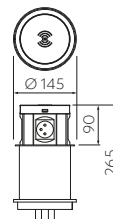

▶ Gniazdo meblowe wpuszczane **COMFORT PLUS**

Recessed power socket

WARRANTY WIRELESS CHARGING

Folder	INFO	X	⊗	⊞	Barcode
AE-BPW4F120P-10	2xUSB 5V/3,1A 2xRJ45	4 x french	biały, white	tworzywo, plastic	5902801355172
AE-BPW4F120P-20			czarny, black		5902801355288
AE-BPW4S120P-10		4 x schuko	biały, white		5902801355264
AE-BPW4S120P-20			czarny, black		5902801354878

▶ Gniazdo meblowe wpuszczane **CAMINO**

Recessed power socket

WARRANTY WIRELESS CHARGING FAST CHARGE USB C

Folder	INFO	X	⊗	⊞	Barcode
AE-BPW2FCAM-20	USB-A + USB-C DC5V 3A (max 15,0W) DC9V 2A (MAX. 18,0W) DC12V 1.5A (MAX. 18,0W)	2 x french	czarny, black	aluminium tworzywo, aluminium plastic	5902801325410
AE-BPW2SCAM-20		2 x schuko			5902801355233
AE-BPW2FCAM-10		2 x french	biały, white		5902801325533
AE-BPW2SCAM-10		2 x schuko			5902801325656

▶ Gniazdo meblowe wpuszczane **AVARO PLUS**

Recessed power socket

WARRANTY WIRELESS CHARGING FAST CHARGE USB C

Folder	INFO	X	⊗	⊞	Barcode
AE-PB1FAVAP-20	USB-A + USB-C DC5V 3A (max 15,0W) DC9V 2A (MAX. 18,0W) DC12V 1.5A (MAX. 18,0W)	1 x french	czarny, black	aluminium tworzywo, aluminium plastic	5902801325137
AE-PB1SAVAP-20		1 x schuko			5902801355349
AE-PB1FAVAP-53		1 x french	szary, gray		5902801325786
AE-PB1SAVAP-53		1 x schuko			5902801326172
AE-PB1FAVAP-10		1 x french	biały, white		5902801355196
AE-PB1SAVAP-10		1 x schuko			5902801325540