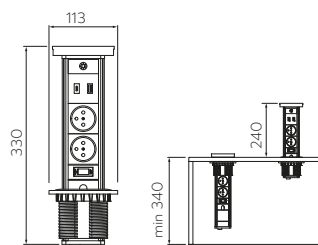

▶ Gniazdo meblowe wpuszczane **COMFORT PLUS**

Recessed power socket

WARRANTY WIRELESS CHARGING

Folder	INFO	X	⊗	⊞	Barcode
AE-BPW4F120P-10	2xUSB 5V/3,1A 2xRJ45	4 x french	biały, white	tworzywo, plastic	5902801355172
AE-BPW4F120P-20			czarny, black		5902801355288
AE-BPW4S120P-10		4 x schuko	biały, white		5902801355264
AE-BPW4S120P-20			czarny, black		5902801354878

▶ Gniazdo meblowe wpuszczane **CAMINO**

Recessed power socket

WARRANTY WIRELESS CHARGING FAST CHARGE USB C

Folder	INFO	X	⊗	⊞	Barcode
AE-BPW2FCAM-20	USB-A + USB-C DC5V 3A (max 15,0W) DC9V 2A (MAX. 18,0W) DC12V 1.5A (MAX. 18,0W)	2 x french	czarny, black	aluminium tworzywo, aluminium plastic	5902801325410
AE-BPW2SCAM-20		2 x schuko			5902801355233
AE-BPW2FCAM-10		2 x french	biały, white		5902801325533
AE-BPW2SCAM-10		2 x schuko			5902801325656

▶ Gniazdo meblowe wpuszczane **AVARO PLUS**

Recessed power socket

WARRANTY WIRELESS CHARGING FAST CHARGE USB C

Folder	INFO	X	⊗	⊞	Barcode
AE-PB1FAVAP-20	USB-A + USB-C DC5V 3A (max 15,0W) DC9V 2A (MAX. 18,0W) DC12V 1.5A (MAX. 18,0W)	1 x french	czarny, black	aluminium tworzywo, aluminium plastic	5902801325137
AE-PB1SAVAP-20		1 x schuko			5902801355349
AE-PB1FAVAP-53		1 x french	szary, gray		5902801325786
AE-PB1SAVAP-53		1 x schuko			5902801326172
AE-PB1FAVAP-10		1 x french	biały, white		5902801355196
AE-PB1SAVAP-10		1 x schuko			5902801325540