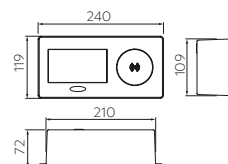

▶ Gniazdo meblowe wpuszczane **COMFORT PLUS**

Recessed power socket

WARRANTY WIRELESS CHARGING

Folder	INFO	X	⊗	⊞	Barcode
AE-BPW4F120P-10	2xUSB 5V/3,1A 2xRJ45	4 x french	biały, white	tworzywo, plastic	5902801355172
AE-BPW4F120P-20			czarny, black		5902801355288
AE-BPW4S120P-10		4 x schuko	biały, white		5902801355264
AE-BPW4S120P-20			czarny, black		5902801354878

▶ Gniazdo meblowe wpuszczane **CAMINO**

Recessed power socket

WARRANTY WIRELESS CHARGING FAST CHARGE USB C

Folder	INFO	X	⊗	⊞	Barcode
AE-BPW2FCAM-20	USB-A + USB-C DC5V 3A (max 15,0W) DC9V 2A (MAX. 18,0W) DC12V 1.5A (MAX. 18,0W)	2 x french	czarny, black	aluminium tworzywo, aluminium plastic	5902801325410
AE-BPW2SCAM-20		2 x schuko			5902801355233
AE-BPW2FCAM-10		2 x french	biały, white		5902801325533
AE-BPW2SCAM-10		2 x schuko			5902801325656

▶ Gniazdo meblowe wpuszczane **AVARO PLUS**

Recessed power socket

WARRANTY WIRELESS CHARGING FAST CHARGE USB C

Folder	INFO	X	⊗	⊞	Barcode
AE-PB1FAVAP-20	USB-A + USB-C DC5V 3A (max 15,0W) DC9V 2A (MAX. 18,0W) DC12V 1.5A (MAX. 18,0W)	1 x french	czarny, black	aluminium tworzywo, aluminium plastic	5902801325137
AE-PB1SAVAP-20		1 x schuko			5902801355349
AE-PB1FAVAP-53		1 x french	szary, gray		5902801325786
AE-PB1SAVAP-53		1 x schuko			5902801326172
AE-PB1FAVAP-10		1 x french	biały, white		5902801355196
AE-PB1SAVAP-10		1 x schuko			5902801325540