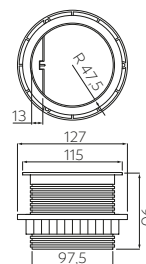

▶ Gniazdo meblowe wpuszczane **AVARO**

Recessed power socket

WARRANTY USB C

Folder	INFO	X	RoHS	Material	Barcode
AE-PB1FAVA-20N	USBA A + C DC5V 2A (MAX. 10 W)	1 x french	czarny, black	aluminium tworzywo, aluminium plastic	5902801436277
AE-PB1SAVA-20N		1 x schuko			5902801436314
AE-PB1SAVA-53N		1 x schuko	szary, gray		5902801435768
AE-PB1FAVA-10N		1 x french			5902801435843
AE-PB1SAVA-10N		1 x schuko	biały, white		5902801435874
AE-PB1FAVA-53N		1 x french			5902801435720

▶ Gniazdo meblowe wpuszczane **CHARGER**

Recessed power socket

Folder	X	RoHS	Material	Barcode
AE-BPW1S2UCH-80	1 x schuko	srebrny, silver	tworzywo, plastic	5901867196439
AE-BPW1U2UCH-80	1 x french			5901867196422

▶ Gniazdo meblowe wpuszczane **CHARGER MINI**

Recessed power socket

Folder	X	RoHS	Material	Barcode
AE-BPW1U1UCH-53	1 x french	aluminium, aluminium	tworzywo, plastic	5902801253065
AE-BPW1S1UCH-53	1 x schuko			5902801253713