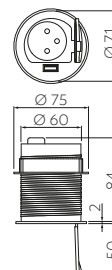

▶ Gniazdo meblowe wpuszczane **AVARO**

Recessed power socket

WARRANTY USB C

Folder	INFO	X	RoHS	Material	Barcode
AE-PB1FAVA-20N	USBA A + C DC5V 2A (MAX. 10 W)	1 x french	czarny, black	aluminium tworzywo, aluminium plastic	5902801436277
AE-PB1SAVA-20N		1 x schuko			5902801436314
AE-PB1SAVA-53N		1 x schuko	szary, gray		5902801435768
AE-PB1FAVA-10N		1 x french			5902801435843
AE-PB1SAVA-10N		1 x schuko	biały, white		5902801435874
AE-PB1FAVA-53N		1 x french			5902801435720

▶ Gniazdo meblowe wpuszczane **CHARGER**

Recessed power socket

Folder	X	RoHS	Material	Barcode
AE-BPW1S2UCH-80	1 x schuko	srebrny, silver	tworzywo, plastic	5901867196439
AE-BPW1U2UCH-80	1 x french			5901867196422

▶ Gniazdo meblowe wpuszczane **CHARGER MINI**

Recessed power socket

Folder	X	RoHS	Material	Barcode
AE-BPW1U1UCH-53	1 x french	aluminium, aluminium	tworzywo, plastic	5902801253065
AE-BPW1S1UCH-53	1 x schuko			5902801253713