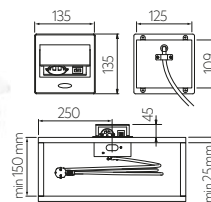

▶ Gniazdo meblowe wpuszczane **AVARO**

Recessed power socket

WARRANTY USB C

Folder	INFO	X	RoHS	Material	Barcode
AE-PB1FAVA-20N	USBA A + C DC5V 2A (MAX. 10 W)	1 x french	czarny, black	aluminium tworzywo, aluminium plastic	5902801436277
AE-PB1SAVA-20N		1 x schuko			5902801436314
AE-PB1SAVA-53N		1 x schuko	szary, gray		5902801435768
AE-PB1FAVA-10N		1 x french			5902801435843
AE-PB1SAVA-10N		1 x schuko	biały, white		5902801435874
AE-PB1FAVA-53N		1 x french			5902801435720

▶ Gniazdo meblowe wpuszczane **CHARGER**

Recessed power socket

Folder	X	RoHS	Material	Barcode
AE-BPW1S2UCH-80	1 x schuko	srebrny, silver	tworzywo, plastic	5901867196439
AE-BPW1U2UCH-80	1 x french			5901867196422

▶ Gniazdo meblowe wpuszczane **CHARGER MINI**

Recessed power socket

Folder	X	RoHS	Material	Barcode
AE-BPW1U1UCH-53	1 x french	aluminium, aluminium	tworzywo, plastic	5902801253065
AE-BPW1S1UCH-53	1 x schuko			5902801253713