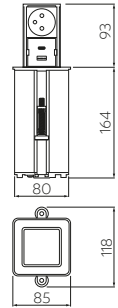

NEW

▶ Gniazdo meblowe wpuszczane **TOWER**

Recessed power socket

Folder	INFO	X	⊗	⊞	Barcode
AE-GMW1FTOW-20	USB-A + USB-C 20W, 18W fast charge max 3500W / max 16A	french	czarny, black	aluminium tworzywo, aluminium plastic	950 g
AE-GMW1FTOW-10		french	biały, white		
AE-GMW1STOW-20		schuko	czarny, black		5902801457081
AE-GMW1STOW-10		schuko	biały, white		5902801457166

▶ Gniazdo meblowe wpuszczane **PRESTINO**

Recessed power socket

Folder	INFO	X	⊗	⊞	Barcode
AE-PB2FPRES-20	USB-A + USB-C DC5V 3A DC9V 2A (MAX. 18,0W)	2 x french	czarny, black	aluminium tworzywo, aluminium plastic	5902801349812
AE-PB2SPRES-20		2 x schuko			5902801349669
AE-PB2FPRES-53	DC12V 1.5A (MAX. 18,0W)	2 x french	aluminium, aluminium		5902801355301
AE-PB2SPRES-53		2 x schuko			5902801349829
AE-PB2FPRES-10		2 x french	biały, white		5902801355295
AE-PB2SPRES-10		2 x schuko			5902801325601

▶ Gniazdo meblowe wpuszczane **CHARGER PLUS**

Recessed power socket

Folder	INFO	X	⊗	⊞	Barcode
AE-BPW1FACP-10	USB A+C 5V/2,4A interchangeable: USB A, HDMI, RJ45	1 x french	biały, white	tworzywo, plastic	5902801325489
AE-BPW1FACP-20		1 x french	czarny, black		5902801354977
AE-BPW1SACP-10		1 x schuko	biały, white		5902801325519
AE-BPW1SACP-20		1 x schuko	czarny, black		5902801355332