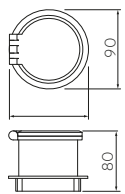

NEW

▶ Gniazdo meblowe wpuszczane **TOWER**

Recessed power socket

Folder	INFO	X	⊗	⊞	Barcode
AE-GMW1FTOW-20	USB-A + USB-C 20W, 18W fast charge max 3500W / max 16A	french	czarny, black	aluminium tworzywo, aluminium plastic	950 g
AE-GMW1FTOW-10		french	biały, white		
AE-GMW1STOW-20		schuko	czarny, black		5902801457081
AE-GMW1STOW-10		schuko	biały, white		5902801457166

▶ Gniazdo meblowe wpuszczane **PRESTINO**

Recessed power socket

Folder	INFO	X	⊗	⊞	Barcode
AE-PB2FPRES-20	USB-A + USB-C DC5V 3A DC9V 2A (MAX. 18,0W)	2 x french	czarny, black	aluminium tworzywo, aluminium plastic	5902801349812
AE-PB2SPRES-20		2 x schuko			5902801349669
AE-PB2FPRES-53	DC12V 1.5A (MAX. 18,0W)	2 x french	aluminium, aluminium		5902801355301
AE-PB2SPRES-53		2 x schuko			5902801349829
AE-PB2FPRES-10		2 x french	biały, white		5902801355295
AE-PB2SPRES-10		2 x schuko			5902801325601

▶ Gniazdo meblowe wpuszczane **CHARGER PLUS**

Recessed power socket

Folder	INFO	X	⊗	⊞	Barcode
AE-BPW1FACP-10	USB A+C 5V/2,4A interchangeable: USB A, HDMI, RJ45	1 x french	biały, white	tworzywo, plastic	5902801325489
AE-BPW1FACP-20		1 x french	czarny, black		5902801354977
AE-BPW1SACP-10		1 x schuko	biały, white		5902801325519
AE-BPW1SACP-20		1 x schuko	czarny, black		5902801355332