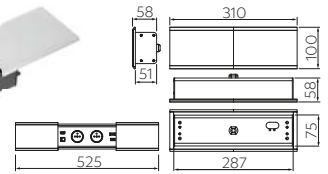

NEW

▶ Gniazdo meblowe wpuszczane **TOWER**

Recessed power socket

Folder	INFO	X	⊗	⊞	Barcode
AE-GMW1FTOW-20	USB-A + USB-C 20W, 18W fast charge max 3500W / max 16A	french	czarny, black	aluminium tworzywo, aluminium plastic	950 g
AE-GMW1FTOW-10		french	biały, white		
AE-GMW1STOW-20		schuko	czarny, black		5902801457081
AE-GMW1STOW-10		schuko	biały, white		5902801457166

▶ Gniazdo meblowe wpuszczane **PRESTINO**

Recessed power socket

Folder	INFO	X	⊗	⊞	Barcode
AE-PB2FPRES-20	USB-A + USB-C DC5V 3A DC9V 2A (MAX. 18,0W)	2 x french	czarny, black	aluminium tworzywo, aluminium plastic	5902801349812
AE-PB2SPRES-20		2 x schuko			5902801349669
AE-PB2FPRES-53	DC12V 1.5A (MAX. 18,0W)	2 x french	aluminium, aluminium		5902801355301
AE-PB2SPRES-53		2 x schuko			5902801349829
AE-PB2FPRES-10		2 x french	biały, white		5902801355295
AE-PB2SPRES-10		2 x schuko			5902801325601

▶ Gniazdo meblowe wpuszczane **CHARGER PLUS**

Recessed power socket

Folder	INFO	X	⊗	⊞	Barcode
AE-BPW1FACP-10	USB A+C 5V/2,4A interchangeable: USB A, HDMI, RJ45	1 x french	biały, white	tworzywo, plastic	5902801325489
AE-BPW1FACP-20		1 x french	czarny, black		5902801354977
AE-BPW1SACP-10		1 x schuko	biały, white		5902801325519
AE-BPW1SACP-20		1 x schuko	czarny, black		5902801355332