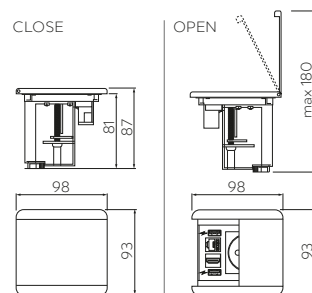

▶ Gniazdo meblowe wpuszczane **FLIP**

Recessed power socket

NEW

MADE IN EUROPE

CLOSE

OPEN

Folder	INFO	X	⊙	🚫	📦	Barcode
AE-GM1FFLI-20	2x USB-A USB-A 12W max 3500W / max 16A	french	czarny, black	aluminium tworzywo, aluminium plastic	450 g	5902801457630
AE-GM1FFLI-10		french	biały, white			5902801457562
AE-GM1SFLI-20		schuko	czarny, black			5902801457296
AE-GM1SFLI-10		schuko	biały, white			5902801457302

▶ Gniazdo meblowe wpuszczane **SHUTTER**

Recessed power socket

NEW

MADE IN EUROPE

Folder	X	⊙	🚫	📦	Barcode
AE-GM1FSHU-20	french	czarny, black	aluminium tworzywo, aluminium plastic	470 g	5902801457548
AE-GM1FSHU-10	french	biały, white			5902801456985
AE-GM1SSHU-20	schuko	czarny, black			5902801457449
AE-GM1SSHU-10	schuko	biały, white			5902801457517

▶ Gniazdo meblowe wpuszczane **BAR**

Recessed power socket

NEW

Folder	INFO	X	⊙	🚫	📦	Barcode
AE-GM2FBAR-20	USB-A + USB-C 20W, 18W fast charge max 3500W / max 16A	french	czarny, black	aluminium tworzywo, aluminium plastic	760 g	5902801457210
AE-GM2FBAR-10		french	biały, white			5902801457470
AE-GM2SBAR-20		schuko	czarny, black			5902801457067
AE-GM2SBAR-10		schuko	biały, white			5902801457357