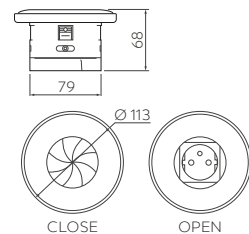

▶ Gniazdo meblowe wpuszczane **FLIP**

Recessed power socket

NEW

MADE IN EUROPE

CLOSE

OPEN

Folder	INFO	X	⊙	🚫	📦	Barcode
AE-GM1FFLI-20	2x USB-A USB-A 12W max 3500W / max 16A	french	czarny, black	aluminium tworzywo, aluminium plastic	450 g	5902801457630
AE-GM1FFLI-10		french	biały, white			5902801457562
AE-GM1SFLI-20		schuko	czarny, black			5902801457296
AE-GM1SFLI-10		schuko	biały, white			5902801457302

▶ Gniazdo meblowe wpuszczane **SHUTTER**

Recessed power socket

NEW

MADE IN EUROPE

Folder	X	⊙	🚫	📦	Barcode
AE-GM1FSHU-20	french	czarny, black	aluminium tworzywo, aluminium plastic	470 g	5902801457548
AE-GM1FSHU-10	french	biały, white			5902801456985
AE-GM1SSHU-20	schuko	czarny, black			5902801457449
AE-GM1SSHU-10	schuko	biały, white			5902801457517

▶ Gniazdo meblowe wpuszczane **BAR**

Recessed power socket

NEW

Folder	INFO	X	⊙	🚫	📦	Barcode
AE-GM2FBAR-20	USB-A + USB-C 20W, 18W fast charge max 3500W / max 16A	french	czarny, black	aluminium tworzywo, aluminium plastic	760 g	5902801457210
AE-GM2FBAR-10		french	biały, white			5902801457470
AE-GM2SBAR-20		schuko	czarny, black			5902801457067
AE-GM2SBAR-10		schuko	biały, white			5902801457357