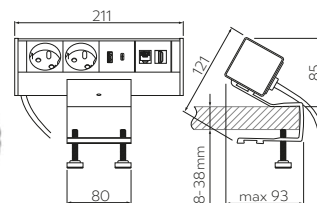

▶ Gniazdo meblowe wpuszczane **FLIP**

Recessed power socket

NEW

MADE IN EUROPE

CLOSE

OPEN

Folder	INFO	X	⊙	🚫	📦	Barcode
AE-GM1FFLI-20	2x USB-A USB-A 12W max 3500W / max 16A	french	czarny, black	aluminium tworzywo, aluminium plastic	450 g	5902801457630
AE-GM1FFLI-10		french	biały, white			5902801457562
AE-GM1SFLI-20		schuko	czarny, black			5902801457296
AE-GM1SFLI-10		schuko	biały, white			5902801457302

▶ Gniazdo meblowe wpuszczane **SHUTTER**

Recessed power socket

NEW

MADE IN EUROPE

Folder	X	⊙	🚫	📦	Barcode
AE-GM1FSHU-20	french	czarny, black	aluminium tworzywo, aluminium plastic	470 g	5902801457548
AE-GM1FSHU-10	french	biały, white			5902801456985
AE-GM1SSHU-20	schuko	czarny, black			5902801457449
AE-GM1SSHU-10	schuko	biały, white			5902801457517

▶ Gniazdo meblowe wpuszczane **BAR**

Recessed power socket

NEW

Folder	INFO	X	⊙	🚫	📦	Barcode
AE-GM2FBAR-20	USB-A + USB-C 20W, 18W fast charge max 3500W / max 16A	french	czarny, black	aluminium tworzywo, aluminium plastic	760 g	5902801457210
AE-GM2FBAR-10		french	biały, white			5902801457470
AE-GM2SBAR-20		schuko	czarny, black			5902801457067
AE-GM2SBAR-10		schuko	biały, white			5902801457357