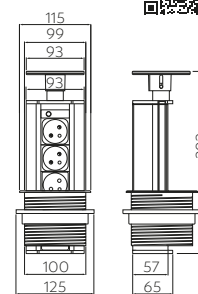

▶ Gniazdo meblowe wpuszczane **SLIDE**

Recessed power socket

Folder	INFO	X	Material	Material	Barcode
AE-BPW1U1UCH-51	USB 5V / 2,4A	1 x french	aluminium, aluminium	tworzywo, plastic	5902801253027
AE-BPW1S1UCH-51		1 x schuko			5902801252945

▶ Gniazdo meblowe wpuszczane **COMFORT**

Recessed power socket

Folder	INFO	X	Material	Material	Barcode
AE-BPW4U100-53	-	4 x french	aluminium, aluminium	aluminium tworzywo, aluminium plastic	5902801252617
AE-BPW4S100-53		4 x schuko			5902801253003
AE-BPW3U100U-53	USB 5V / 2,4A	3 x french	aluminium, aluminium	aluminium tworzywo, aluminium plastic	5902801253010
AE-BPW3S100U-53		3 x schuko			5902801252587

▶ Gniazdo meblowe wpuszczane okrągłe Ø 100

Round recessed power socket Ø 100

Folder	mm	X	Material	Material	Barcode
AE-BPW3GU-20	100	3 x french	czarny, black	aluminium tworzywo, aluminium plastic	5908231338815
AE-BPW3GU-80			srebrny, silver		5908231338808
AE-BPW3GS-20		3 x schuko	czarny, black		5908231338839
AE-BPW3GS-80			srebrny, silver		5908231338822