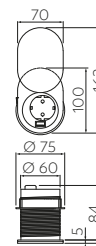

▶ Gniazdo meblowe wpuszczane **SLIDE**

Recessed power socket

Folder	INFO	X	Material	Material	Barcode
AE-BPW1U1UCH-51	USB 5V / 2,4A	1 x french	aluminium, aluminium	tworzywo, plastic	5902801253027
AE-BPW1S1UCH-51		1 x schuko			5902801252945

▶ Gniazdo meblowe wpuszczane **COMFORT**

Recessed power socket

Folder	INFO	X	Material	Material	Barcode
AE-BPW4U100-53	-	4 x french	aluminium, aluminium	aluminium tworzywo, aluminium plastic	5902801252617
AE-BPW4S100-53		4 x schuko			5902801253003
AE-BPW3U100U-53	USB 5V / 2,4A	3 x french	aluminium, aluminium	aluminium tworzywo, aluminium plastic	5902801253010
AE-BPW3S100U-53		3 x schuko			5902801252587

▶ Gniazdo meblowe wpuszczane okrągłe Ø 100

Round recessed power socket Ø 100

Folder	mm	X	Material	Material	Barcode
AE-BPW3GU-20	100	3 x french	czarny, black	aluminium tworzywo, aluminium plastic	5908231338815
AE-BPW3GU-80			srebrny, silver		5908231338808
AE-BPW3GS-20		3 x schuko	czarny, black		5908231338839
AE-BPW3GS-80			srebrny, silver		5908231338822