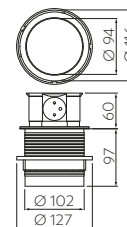

▶ Gniazdo meblowe wpuszczane **SLIDE**

Recessed power socket

Folder	INFO	X	Material	Material	Barcode
AE-BPW1U1UCH-51	USB 5V / 2,4A	1 x french	aluminium, aluminium	tworzywo, plastic	5902801253027
AE-BPW1S1UCH-51		1 x schuko			5902801252945

▶ Gniazdo meblowe wpuszczane **COMFORT**

Recessed power socket

Folder	INFO	X	Material	Material	Barcode
AE-BPW4U100-53	-	4 x french	aluminium, aluminium	aluminium tworzywo, aluminium plastic	5902801252617
AE-BPW4S100-53		4 x schuko			5902801253003
AE-BPW3U100U-53	USB 5V / 2,4A	3 x french	aluminium, aluminium	aluminium tworzywo, aluminium plastic	5902801253010
AE-BPW3S100U-53		3 x schuko			5902801252587

▶ Gniazdo meblowe wpuszczane okrągłe Ø 100

Round recessed power socket Ø 100

Folder	mm	X	Material	Material	Barcode
AE-BPW3GU-20	100	3 x french	czarny, black	aluminium tworzywo, aluminium plastic	5908231338815
AE-BPW3GU-80			srebrny, silver		5908231338808
AE-BPW3GS-20		3 x schuko	czarny, black		5908231338839
AE-BPW3GS-80			srebrny, silver		5908231338822