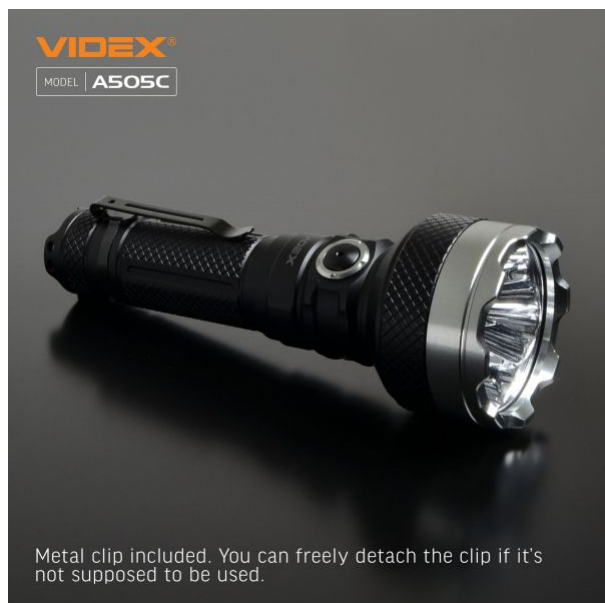

VIDEX®

VIDEX VLF-A505C 5500Lm 5000K

INDEX: VLF-A505C

We reserve the right to make technical changes. The data contained in this material is not legally binding.

Allegro opt Sp. z o.o., ul. Mierzeja Wiślana 11,
30-732 Krakow, Poland.