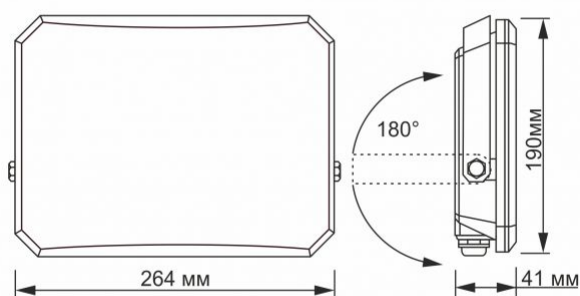

INDEX: VLE-F3-1005B

We reserve the right to make technical changes. The data contained in this material is not legally binding.

Allegro opt Sp. z o.o., ul. Mierzeja Wiślana 11,
30-732 Krakow, Poland.

The product must be used outdoors

Protection against electric shock class I. A product in which the means of protection against electric shock, in addition to the main insulation, is an additional protective circuit connected to the grounding of the power supply network

Minimum distance from the illuminated object

The product can be installed and used in/on normally flammable surfaces

Waste recycling after the end of the product's service life

The product meets the requirements of EU directives

It is forbidden to throw away waste equipment marked with the symbol of a crossed-out bin with other waste

Ra > 80

— Ra > 80 - color rendering index

20 000

— Rated On/off cycles

IK07

— The product withstands a medium impact (e.g., from a blunt object)

30 000 h

— Nominal lifetime (hours)

Free

— The product does not emit ultraviolet light

Not Dimmable

— The product is incompatible with light regulators

-20°C +50°C

— Operating temperatures range

No Flicker

— The flickering of the light does not exceed the permissible level

CCT 5000K

— Colour consistency in MacAdam ellipses (SDCM)

Free

— The product does not contain mercury

IP65

— Class of protection against dust and moisture.
The product has full protection against dust and water jets from all directions