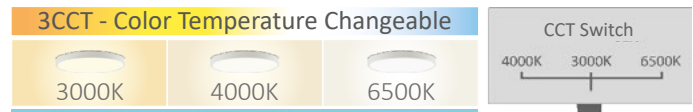

WSL110 BD60-03101 BD60-03111 BD60-03181

	6W 3000K	6W 4000K	6W 3CCT
	440lm Black	440lm Black	440lm Black
	48VDC CRI>90	48VDC CRI>90	48VDC CRI>90
	IP20 Aluminium	IP20 Aluminium	IP20 Aluminium

WSL250 BD60-03201 BD60-03211 BD60-03281

	12W 3000K	12W 4000K	12W 3CCT
	1020lm Black	1020lm Black	1020lm Black
	48VDC CRI>90	48VDC CRI>90	48VDC CRI>90
	IP20 Aluminium	IP20 Aluminium	IP20 Aluminium

*Technical information indicated above may have tolerance $\pm 10\%$. For final updated information please visit website www.braytron.com