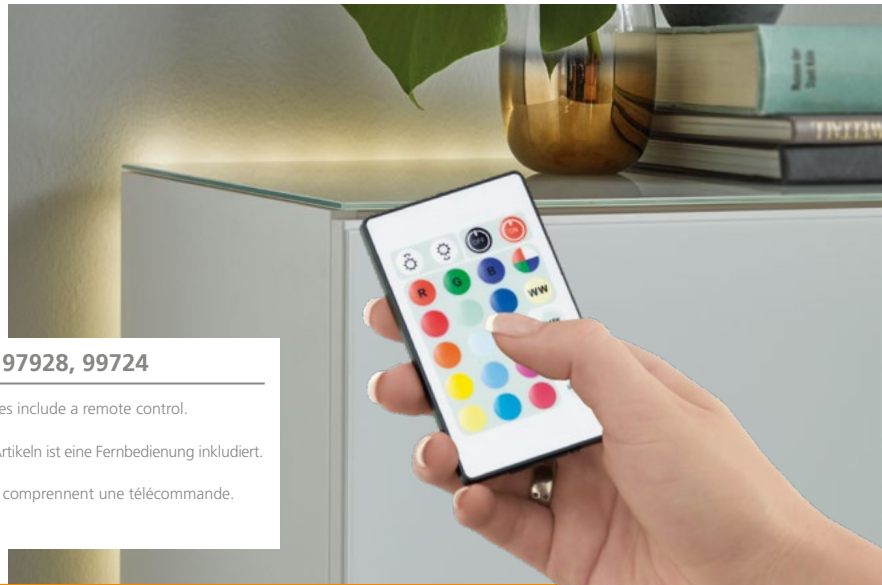

REMOTE CONTROL

With the aid of the remote control, all LED STRIPES can be dimmed. The "not dimmable" sign shown in the technical info is only valid for utilisation without the remote control.

Mit Hilfe der Fernbedienung können sämtliche LED-STRIPES gedimmt werden. Das „nicht dimmbar“ Zeichen in der technischen Information trifft nur für die Benutzung ohne Fernbedienung zu.

Au moyen de la télécommande, tous les LED STRIPES peuvent être gradués. Le signe « non graduable » dans l'information technique n'est valable que dans le cas d'utilisation sans télécommande.

*This note indicates that the remote control is included with the delivery.

*Bei diesem Hinweis ist die Fernbedienung im Lieferumfang enthalten!

*Avec cette remarque, la télécommande est comprise dans l'étendue de la livraison !