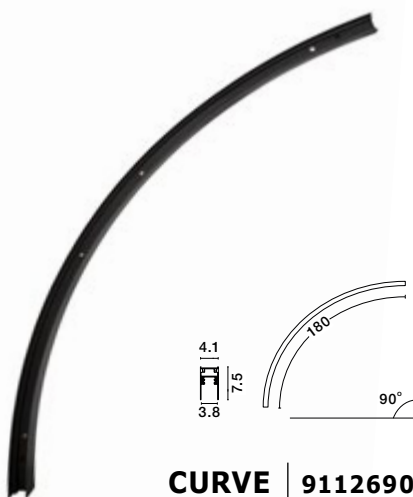

**JOIN TWO 9112690 IN REVERSE TO HAVE THE ABOVE SHAPE**

**CURVE | 9112690**

Curve Track 90°  
 Sandy Black Aluminium  
 Surface or Pendant Magnetic Profile IP20  
 Included Mechanical-Electrical Connector  
 R: 120 W: 4.1 H: 7.5 cm

**CURVE | 9112672**

Curve Track 72°  
 Sandy Black Aluminium  
 Surface or Pendant Magnetic Profile IP20  
 Included Mechanical-Electrical Connector  
 R: 120 W: 4.1 H: 7.5 cm