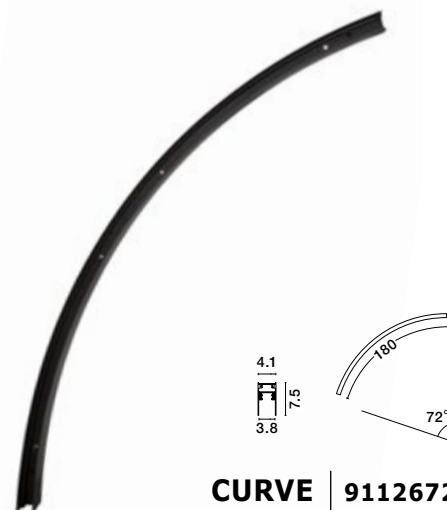

**JOIN TWO 9112690 IN REVERSE TO HAVE THE ABOVE SHAPE**

**CURVE | 9112690**

Curve Track 90°  
 Sandy Black Aluminium  
 Surface or Pendant Magnetic Profile IP20  
 Included Mechanical-Electrical Connector  
 R: 120 W: 4.1 H: 7.5 cm

**CURVE | 9112672**

Curve Track 72°  
 Sandy Black Aluminium  
 Surface or Pendant Magnetic Profile IP20  
 Included Mechanical-Electrical Connector  
 R: 120 W: 4.1 H: 7.5 cm