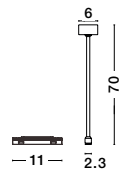

**ACCESSORIES
FOR CURVES
MAGNETIC
PROFILE**

SIN | 9912611
Connector Tube for
Curves Magnetic Profile
Sandy Black Aluminium
D: 2.3 H: 37.3 cm

SIN | 9912601
Connector Tube for
Curves Magnetic Profile
Sandy Black Aluminium
D: 6 H: 37.3 cm

SIN | 9912612
Connector Tube for
Curves Magnetic Profile
Sandy Black Aluminium
D: 2.3 H: 70 cm

SIN | 9912602
Connector Tube for
Curves Magnetic Profile
Sandy Black Aluminium
D: 6 H: 70 cm

CAP | 9912603
End Cap for the two Ends
Curves Magnetic Profile
Sandy Black Aluminium Frame
L: 4.1 W: 0.5 H: 7.5 cm