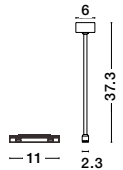

**ACCESSORIES
FOR CURVES
MAGNETIC
PROFILE**

SIN | 9912611
Connector Tube for
Curves Magnetic Profile
Sandy Black Aluminium
D: 2.3 H: 37.3 cm

SIN | 9912601
Connector Tube for
Curves Magnetic Profile
Sandy Black Aluminium
D: 6 H: 37.3 cm

SIN | 9912612
Connector Tube for
Curves Magnetic Profile
Sandy Black Aluminium
D: 2.3 H: 70 cm

SIN | 9912602
Connector Tube for
Curves Magnetic Profile
Sandy Black Aluminium
D: 6 H: 70 cm

CAP | 9912603
End Cap for the two Ends
Curves Magnetic Profile
Sandy Black Aluminium Frame
L: 4.1 W: 0.5 H: 7.5 cm