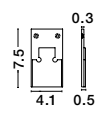

**ACCESSORIES
FOR CURVES
MAGNETIC
PROFILE**

SIN | 9912611
Connector Tube for
Curves Magnetic Profile
Sandy Black Aluminium
D: 2.3 H: 37.3 cm

SIN | 9912601
Connector Tube for
Curves Magnetic Profile
Sandy Black Aluminium
D: 6 H: 37.3 cm

SIN | 9912612
Connector Tube for
Curves Magnetic Profile
Sandy Black Aluminium
D: 2.3 H: 70 cm

SIN | 9912602
Connector Tube for
Curves Magnetic Profile
Sandy Black Aluminium
D: 6 H: 70 cm

CAP | 9912603
End Cap for the two Ends
Curves Magnetic Profile
Sandy Black Aluminium Frame
L: 4.1 W: 0.5 H: 7.5 cm