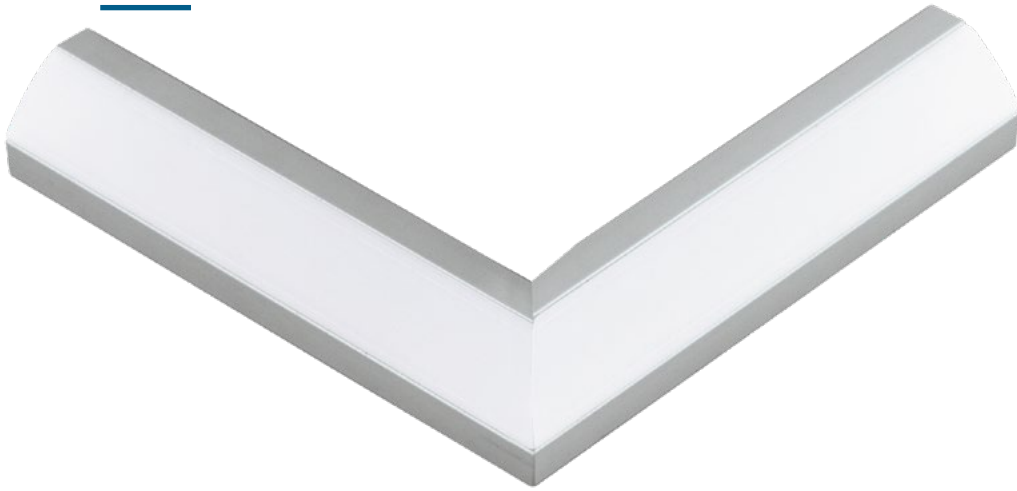

98957

98957 CORNER PROFILE 2

accessory; aluminium, aluminium
Zubehör; Alu, alu
accessoire; aluminium, aluminium

L 110