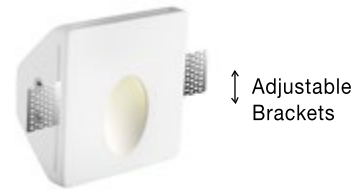

Adjustable Brackets

**CIROCCO | 9879106**

White Gypsum  
LED 1 Watt CREE 3000K IP20  
Waiberlon Driver Included  
L: 10 W: 4.75 H: 10 cm  
Cut Out: 10.3 x 10.3 cm

Adjustable Brackets

**CIROCCO | 61886001**

White Gypsum  
LED 1 Watt CREE 3000K IP20  
L: 10 W: 4.9 H: 10 cm  
Cut Out: 10.3 x 10.3 cm

**DRIVER | 9889134**

Driver 2 Watt Waiberlon  
Input: 220-240V AC 50/60Hz  
Output: 3-4 VDC  
500mA Not Dimmable

Adjustable Brackets

**CIROCCO | 9188626**

White Gypsum  
LED 1 Watt CREE 3000K IP20  
L: 12 W: 5.5 H: 18 cm  
Cut Out: 12.3 x 18.3 cm

Adjustable Brackets

**CIROCCO | 9602615**

White Gypsum  
LED GU10 1x10 Watt IP20  
220-240 Volt Bulb Excluded  
L: 21 W: 7.8 H: 25 cm  
Cut Out: 21.3 x 25.3 cm