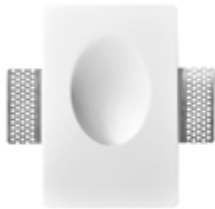

Adjustable Brackets

**CIROCCO | 9879106**

White Gypsum  
LED 1 Watt CREE 3000K IP20  
Waiberlon Driver Included  
L: 10 W: 4.75 H: 10 cm  
Cut Out: 10.3 x 10.3 cm

Adjustable Brackets

**CIROCCO | 61886001**

White Gypsum  
LED 1 Watt CREE 3000K IP20  
L: 10 W: 4.9 H: 10 cm  
Cut Out: 10.3 x 10.3 cm

**DRIVER | 9889134**

Driver 2 Watt Waiberlon  
Input: 220-240V AC 50/60Hz  
Output: 3-4 VDC  
500mA Not Dimmable