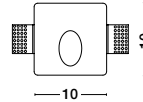

Adjustable Brackets

**CIROCCO | 9879106**

White Gypsum  
LED 1 Watt CREE 3000K IP20  
Waiberlon Driver Included  
L: 10 W: 4.75 H: 10 cm  
Cut Out: 10.3 x 10.3 cm

Adjustable Brackets

**CIROCCO | 61886001**

White Gypsum  
LED 1 Watt CREE 3000K IP20  
L: 10 W: 4.9 H: 10 cm  
Cut Out: 10.3 x 10.3 cm

**DRIVER | 9889134**

Driver 2 Watt Waiberlon  
Input: 220-240V AC 50/60Hz  
Output: 3-4 VDC  
500mA Not Dimmable

Adjustable Brackets

**CIROCCO | 9188626**

White Gypsum  
LED 1 Watt CREE 3000K IP20  
L: 12 W: 5.5 H: 18 cm  
Cut Out: 12.3 x 18.3 cm

Adjustable Brackets

**CIROCCO | 9602615**

White Gypsum  
LED GU10 1x10 Watt IP20  
220-240 Volt Bulb Excluded  
L: 21 W: 7.8 H: 25 cm  
Cut Out: 21.3 x 25.3 cm