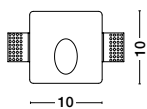

Adjustable Brackets

**CIROCCO | 9879106**

White Gypsum  
LED 1 Watt CREE 3000K IP20  
Waiberlon Driver Included  
L: 10 W: 4.75 H: 10 cm  
Cut Out: 10.3 x 10.3 cm

Adjustable Brackets

**CIROCCO | 61886001**

White Gypsum  
LED 1 Watt CREE 3000K IP20  
L: 10 W: 4.9 H: 10 cm  
Cut Out: 10.3 x 10.3 cm

**DRIVER | 9889134**

Driver 2 Watt Waiberlon  
Input: 220-240V AC 50/60Hz  
Output: 3-4 VDC  
500mA Not Dimmable

Adjustable Brackets

**CIROCCO | 9188626**

White Gypsum  
LED 1 Watt CREE 3000K IP20  
L: 12 W: 5.5 H: 18 cm  
Cut Out: 12.3 x 18.3 cm

Adjustable Brackets

**CIROCCO | 9602615**

White Gypsum  
LED GU10 1x10 Watt IP20  
220-240 Volt Bulb Excluded  
L: 21 W: 7.8 H: 25 cm  
Cut Out: 21.3 x 25.3 cm