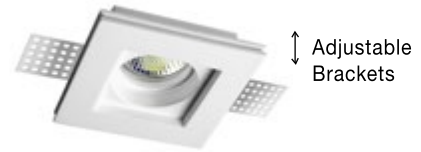

Adjustable Brackets

**TOBIA | 9879107**

White Gypsum  
LED GU10 1x10 Watt IP20  
220-240 Volt Bulb Excluded  
L: 10 W: 10 H: 2.5 cm  
Cut Out: 10.5 x 10.5 cm

Adjustable Brackets

**TOBIA | 41844401**

White Gypsum  
Adjustable Brackets  
LED GU10 1x10 Watt IP20  
220-240 Volt Bulb Excluded  
L: 10 W: 10 H: 3 cm  
Cut Out: 10.5 x 10.5 cm

Adjustable Brackets

**TOBIA | 9879104**

White Gypsum  
Adjustable Brackets  
LED GU10 1x10 Watt IP20  
220-240 Volt Bulb Excluded  
L: 12 W: 12 H: 4.5 cm  
Cut Out: 12.5 x 12.5 cm

Adjustable Brackets

**TOBIA | 51826201**

White Gypsum  
Adjustable Brackets  
LED GU10 1x10 Watt IP20  
220-240 Volt Bulb Excluded  
L: 12 W: 12 H: 4.5 cm  
Cut Out: 12.5 x 12.5 cm

Adjustable Brackets

**TOBIA | 61853201**

White Gypsum  
Adjustable Brackets  
LED GU10 2x10 Watt IP20  
220-240 Volt Bulb Excluded  
L: 21.4 W: 11.7 H: 6 cm  
Cut Out: 21.7 x 12 cm

Adjustable Brackets

**COSIMO | 61844801**

White Gypsum  
Adjustable Brackets  
LED GU10 1x10 Watt IP20  
220-240 Volt Bulb Excluded  
L: 20.5 W: 20.5 H: 6 cm  
Cut Out: 20.7 x 20.7 cm