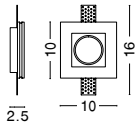

Adjustable Brackets

**TOBIA | 9879107**

White Gypsum  
LED GU10 1x10 Watt IP20  
220-240 Volt Bulb Excluded  
L: 10 W: 10 H: 2.5 cm  
Cut Out: 10.5 x 10.5 cm

Adjustable Brackets

**TOBIA | 41844401**

White Gypsum  
Adjustable Brackets  
LED GU10 1x10 Watt IP20  
220-240 Volt Bulb Excluded  
L: 10 W: 10 H: 3 cm  
Cut Out: 10.5 x 10.5 cm

Adjustable Brackets

**TOBIA | 9879104**

White Gypsum  
Adjustable Brackets  
LED GU10 1x10 Watt IP20  
220-240 Volt Bulb Excluded  
L: 12 W: 12 H: 4.5 cm  
Cut Out: 12.5 x 12.5 cm

Adjustable Brackets

**TOBIA | 51826201**

White Gypsum  
Adjustable Brackets  
LED GU10 1x10 Watt IP20  
220-240 Volt Bulb Excluded  
L: 12 W: 12 H: 4.5 cm  
Cut Out: 12.5 x 12.5 cm

Adjustable Brackets

**TOBIA | 61853201**

White Gypsum  
Adjustable Brackets  
LED GU10 2x10 Watt IP20  
220-240 Volt Bulb Excluded  
L: 21.4 W: 11.7 H: 6 cm  
Cut Out: 21.7 x 12 cm

Adjustable Brackets

**COSIMO | 61844801**

White Gypsum  
Adjustable Brackets  
LED GU10 1x10 Watt IP20  
220-240 Volt Bulb Excluded  
L: 20.5 W: 20.5 H: 6 cm  
Cut Out: 20.7 x 20.7 cm