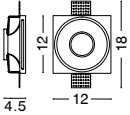

Adjustable Brackets

**TOBIA | 9879107**

White Gypsum  
LED GU10 1x10 Watt IP20  
220-240 Volt Bulb Excluded  
L: 10 W: 10 H: 2.5 cm  
Cut Out: 10.5 x 10.5 cm

Adjustable Brackets

**TOBIA | 41844401**

White Gypsum  
Adjustable Brackets  
LED GU10 1x10 Watt IP20  
220-240 Volt Bulb Excluded  
L: 10 W: 10 H: 3 cm  
Cut Out: 10.5 x 10.5 cm

Adjustable Brackets

**TOBIA | 9879104**

White Gypsum  
Adjustable Brackets  
LED GU10 1x10 Watt IP20  
220-240 Volt Bulb Excluded  
L: 12 W: 12 H: 4.5 cm  
Cut Out: 12.5 x 12.5 cm

Adjustable Brackets

**TOBIA | 51826201**

White Gypsum  
Adjustable Brackets  
LED GU10 1x10 Watt IP20  
220-240 Volt Bulb Excluded  
L: 12 W: 12 H: 4.5 cm  
Cut Out: 12.5 x 12.5 cm

Adjustable Brackets

**TOBIA | 61853201**

White Gypsum  
Adjustable Brackets  
LED GU10 2x10 Watt IP20  
220-240 Volt Bulb Excluded  
L: 21.4 W: 11.7 H: 6 cm  
Cut Out: 21.7 x 12 cm

Adjustable Brackets

**COSIMO | 61844801**

White Gypsum  
Adjustable Brackets  
LED GU10 1x10 Watt IP20  
220-240 Volt Bulb Excluded  
L: 20.5 W: 20.5 H: 6 cm  
Cut Out: 20.7 x 20.7 cm