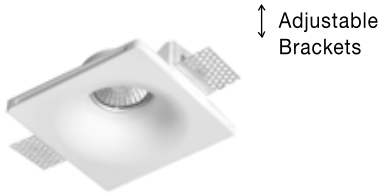

Adjustable Brackets

**TOBIA | 9879107**

White Gypsum  
LED GU10 1x10 Watt IP20  
220-240 Volt Bulb Excluded  
L: 10 W: 10 H: 2.5 cm  
Cut Out: 10.5 x 10.5 cm

Adjustable Brackets

**TOBIA | 41844401**

White Gypsum  
Adjustable Brackets  
LED GU10 1x10 Watt IP20  
220-240 Volt Bulb Excluded  
L: 10 W: 10 H: 3 cm  
Cut Out: 10.5 x 10.5 cm

Adjustable Brackets

**TOBIA | 9879104**

White Gypsum  
Adjustable Brackets  
LED GU10 1x10 Watt IP20  
220-240 Volt Bulb Excluded  
L: 12 W: 12 H: 4.5 cm  
Cut Out: 12.5 x 12.5 cm

Adjustable Brackets

**TOBIA | 51826201**

White Gypsum  
Adjustable Brackets  
LED GU10 1x10 Watt IP20  
220-240 Volt Bulb Excluded  
L: 12 W: 12 H: 4.5 cm  
Cut Out: 12.5 x 12.5 cm

Adjustable Brackets

**TOBIA | 61853201**

White Gypsum  
Adjustable Brackets  
LED GU10 2x10 Watt IP20  
220-240 Volt Bulb Excluded  
L: 21.4 W: 11.7 H: 6 cm  
Cut Out: 21.7 x 12 cm

Adjustable Brackets

**COSIMO | 61844801**

White Gypsum  
Adjustable Brackets  
LED GU10 1x10 Watt IP20  
220-240 Volt Bulb Excluded  
L: 20.5 W: 20.5 H: 6 cm  
Cut Out: 20.7 x 20.7 cm