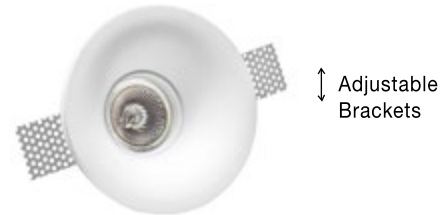

Adjustable
Brackets

COSIMO | 9879103

White Gypsum
Adjustable Brackets
LED GU10 1x10 Watt IP20
220-240 Volt Bulb Excluded
D: 13 H: 4.5 cm
Cut Out: 13.5 cm

Adjustable
Brackets

COSIMO | 41826001

White Gypsum
Adjustable Brackets
LED GU10 1x10 Watt IP20
220-240 Volt Bulb Excluded
D: 13 H: 5 cm
Cut Out: 13.5 cm

Adjustable
Brackets

COSIMO | 9879105

White Gypsum
Adjustable Brackets
LED GU10 1x10 Watt IP20
220-240 Volt Bulb Excluded
D: 12 H: 4.3 cm
Cut Out: 12.5 cm

Adjustable
Brackets

COSIMO | 51826202

White Gypsum
Adjustable Brackets
LED GU10 1x10 Watt IP20
220-240 Volt Bulb Excluded
D: 13 H: 4.5 cm
Cut Out: 13.5 cm

Adjustable
Brackets

TOBIA | 9879111

White Gypsum
Adjustable Brackets
LED GU10 1x10 Watt IP20
220-240 Volt Bulb Excluded
D: 9.2 H: 5.2 cm
Cut Out: 8.8 cm

Adjustable
Brackets

NEIVA | 620017

White Aluminium & Gypsum
Adjustable Brackets
LED GU10 1x10 Watt IP20
220-240 Volt Bulb Excluded
D: 14 H: 4.1 cm
Cut Out: 14.3 cm

Adjustable
Brackets

COSIMO | 9879108

White Gypsum
LED GU10 1x10 Watt IP20
220-240 Volt Bulb Excluded
D: 10.3 H: 3 cm
Cut Out: 10.8 cm

Adjustable
Brackets

COSIMO | 41844402

White Gypsum
LED GU10 1x10 Watt IP20
220-240 Volt Bulb Excluded
D: 10 H: 3 cm
Cut Out: 10.5 cm