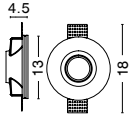

Adjustable
Brackets

COSIMO | 9879103

White Gypsum
Adjustable Brackets
LED GU10 1x10 Watt IP20
220-240 Volt Bulb Excluded
D: 13 H: 4.5 cm
Cut Out: 13.5 cm

Adjustable
Brackets

COSIMO | 41826001

White Gypsum
Adjustable Brackets
LED GU10 1x10 Watt IP20
220-240 Volt Bulb Excluded
D: 13 H: 5 cm
Cut Out: 13.5 cm

Adjustable
Brackets

COSIMO | 9879105

White Gypsum
Adjustable Brackets
LED GU10 1x10 Watt IP20
220-240 Volt Bulb Excluded
D: 12 H: 4.3 cm
Cut Out: 12.5 cm

Adjustable
Brackets

COSIMO | 51826202

White Gypsum
Adjustable Brackets
LED GU10 1x10 Watt IP20
220-240 Volt Bulb Excluded
D: 13 H: 4.5 cm
Cut Out: 13.5 cm

Adjustable
Brackets

TOBIA | 9879111

White Gypsum
Adjustable Brackets
LED GU10 1x10 Watt IP20
220-240 Volt Bulb Excluded
D: 9.2 H: 5.2 cm
Cut Out: 8.8 cm

Adjustable
Brackets

NEIVA | 620017

White Aluminium & Gypsum
Adjustable Brackets
LED GU10 1x10 Watt IP20
220-240 Volt Bulb Excluded
D: 14 H: 4.1 cm
Cut Out: 14.3 cm

Adjustable
Brackets

COSIMO | 9879108

White Gypsum
LED GU10 1x10 Watt IP20
220-240 Volt Bulb Excluded
D: 10.3 H: 3 cm
Cut Out: 10.8 cm

Adjustable
Brackets

COSIMO | 41844402

White Gypsum
LED GU10 1x10 Watt IP20
220-240 Volt Bulb Excluded
D: 10 H: 3 cm
Cut Out: 10.5 cm