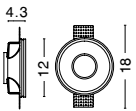

Adjustable
Brackets

COSIMO | 9879103

White Gypsum
Adjustable Brackets
LED GU10 1x10 Watt IP20
220-240 Volt Bulb Excluded
D: 13 H: 4.5 cm
Cut Out: 13.5 cm

Adjustable
Brackets

COSIMO | 41826001

White Gypsum
Adjustable Brackets
LED GU10 1x10 Watt IP20
220-240 Volt Bulb Excluded
D: 13 H: 5 cm
Cut Out: 13.5 cm

Adjustable
Brackets

COSIMO | 9879105

White Gypsum
Adjustable Brackets
LED GU10 1x10 Watt IP20
220-240 Volt Bulb Excluded
D: 12 H: 4.3 cm
Cut Out: 12.5 cm

Adjustable
Brackets

COSIMO | 51826202

White Gypsum
Adjustable Brackets
LED GU10 1x10 Watt IP20
220-240 Volt Bulb Excluded
D: 13 H: 4.5 cm
Cut Out: 13.5 cm

Adjustable
Brackets

TOBIA | 9879111

White Gypsum
Adjustable Brackets
LED GU10 1x10 Watt IP20
220-240 Volt Bulb Excluded
D: 9.2 H: 5.2 cm
Cut Out: 8.8 cm

Adjustable
Brackets

NEIVA | 620017

White Aluminium & Gypsum
Adjustable Brackets
LED GU10 1x10 Watt IP20
220-240 Volt Bulb Excluded
D: 14 H: 4.1 cm
Cut Out: 14.3 cm