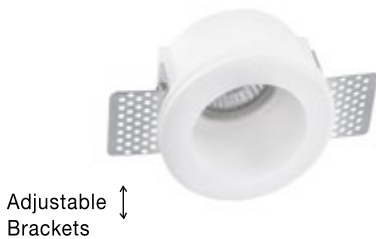

Adjustable
Brackets

COSIMO | 9879103

White Gypsum
Adjustable Brackets
LED GU10 1x10 Watt IP20
220-240 Volt Bulb Excluded
D: 13 H: 4.5 cm
Cut Out: 13.5 cm

Adjustable
Brackets

COSIMO | 41826001

White Gypsum
Adjustable Brackets
LED GU10 1x10 Watt IP20
220-240 Volt Bulb Excluded
D: 13 H: 5 cm
Cut Out: 13.5 cm

Adjustable
Brackets

COSIMO | 9879105

White Gypsum
Adjustable Brackets
LED GU10 1x10 Watt IP20
220-240 Volt Bulb Excluded
D: 12 H: 4.3 cm
Cut Out: 12.5 cm

Adjustable
Brackets

COSIMO | 51826202

White Gypsum
Adjustable Brackets
LED GU10 1x10 Watt IP20
220-240 Volt Bulb Excluded
D: 13 H: 4.5 cm
Cut Out: 13.5 cm

Adjustable
Brackets

TOBIA | 9879111

White Gypsum
Adjustable Brackets
LED GU10 1x10 Watt IP20
220-240 Volt Bulb Excluded
D: 9.2 H: 5.2 cm
Cut Out: 8.8 cm

Adjustable
Brackets

NEIVA | 620017

White Aluminium & Gypsum
Adjustable Brackets
LED GU10 1x10 Watt IP20
220-240 Volt Bulb Excluded
D: 14 H: 4.1 cm
Cut Out: 14.3 cm

Adjustable
Brackets

COSIMO | 9879108

White Gypsum
LED GU10 1x10 Watt IP20
220-240 Volt Bulb Excluded
D: 10.3 H: 3 cm
Cut Out: 10.8 cm

Adjustable
Brackets

COSIMO | 41844402

White Gypsum
LED GU10 1x10 Watt IP20
220-240 Volt Bulb Excluded
D: 10 H: 3 cm
Cut Out: 10.5 cm