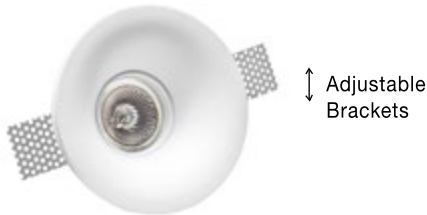

Adjustable
Brackets

COSIMO | 9879103

White Gypsum
Adjustable Brackets
LED GU10 1x10 Watt IP20
220-240 Volt Bulb Excluded
D: 13 H: 4.5 cm
Cut Out: 13.5 cm

Adjustable
Brackets

COSIMO | 41826001

White Gypsum
Adjustable Brackets
LED GU10 1x10 Watt IP20
220-240 Volt Bulb Excluded
D: 13 H: 5 cm
Cut Out: 13.5 cm

Adjustable
Brackets

COSIMO | 9879105

White Gypsum
Adjustable Brackets
LED GU10 1x10 Watt IP20
220-240 Volt Bulb Excluded
D: 12 H: 4.3 cm
Cut Out: 12.5 cm

Adjustable
Brackets

COSIMO | 51826202

White Gypsum
Adjustable Brackets
LED GU10 1x10 Watt IP20
220-240 Volt Bulb Excluded
D: 13 H: 4.5 cm
Cut Out: 13.5 cm

Adjustable
Brackets

TOBIA | 9879111

White Gypsum
Adjustable Brackets
LED GU10 1x10 Watt IP20
220-240 Volt Bulb Excluded
D: 9.2 H: 5.2 cm
Cut Out: 8.8 cm

Adjustable
Brackets

NEIVA | 620017

White Aluminium & Gypsum
Adjustable Brackets
LED GU10 1x10 Watt IP20
220-240 Volt Bulb Excluded
D: 14 H: 4.1 cm
Cut Out: 14.3 cm

Adjustable
Brackets

COSIMO | 9879108

White Gypsum
LED GU10 1x10 Watt IP20
220-240 Volt Bulb Excluded
D: 10.3 H: 3 cm
Cut Out: 10.8 cm

Adjustable
Brackets

COSIMO | 41844402

White Gypsum
LED GU10 1x10 Watt IP20
220-240 Volt Bulb Excluded
D: 10 H: 3 cm
Cut Out: 10.5 cm