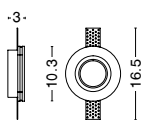

Adjustable
Brackets

COSIMO | 9879105

White Gypsum
Adjustable Brackets
LED GU10 1x10 Watt IP20
220-240 Volt Bulb Excluded
D: 12 H: 4.3 cm
Cut Out: 12.5 cm

Adjustable
Brackets

COSIMO | 51826202

White Gypsum
Adjustable Brackets
LED GU10 1x10 Watt IP20
220-240 Volt Bulb Excluded
D: 13 H: 4.5 cm
Cut Out: 13.5 cm

Adjustable
Brackets

TOBIA | 9879111

White Gypsum
Adjustable Brackets
LED GU10 1x10 Watt IP20
220-240 Volt Bulb Excluded
D: 9.2 H: 5.2 cm
Cut Out: 8.8 cm

Adjustable
Brackets

NEIVA | 620017

White Aluminium & Gypsum
Adjustable Brackets
LED GU10 1x10 Watt IP20
220-240 Volt Bulb Excluded
D: 14 H: 4.1 cm
Cut Out: 14.3 cm

Adjustable
Brackets

COSIMO | 9879108

White Gypsum
LED GU10 1x10 Watt IP20
220-240 Volt Bulb Excluded
D: 10.3 H: 3 cm
Cut Out: 10.8 cm

Adjustable
Brackets

COSIMO | 41844402

White Gypsum
LED GU10 1x10 Watt IP20
220-240 Volt Bulb Excluded
D: 10 H: 3 cm
Cut Out: 10.5 cm