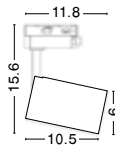

GU10

Rotating & Adjustable

SINT | 9712001

Sandy White Aluminium
Black Honeycomb
LED GU10 / MR16 1x10 Watt
Adaptor 2 wires 230 Volt
IP20 Bulb Excluded
D: 6 H: 13 cm

Compatible with 9193444 or 9052016 rail

Rotating & Adjustable

SINT | 9712002

Sandy Black Aluminium
Black Honeycomb
LED GU10 / MR16 1x10 Watt
Adaptor 2 wires 230 Volt
IP20 Bulb Excluded
D: 6 H: 13 cm

Compatible with 9193454 or 9052017 rail

Rotating & Adjustable

SINT | 9701101

Sandy White Aluminium
Black Honeycomb
LED GU10 Adaptor 1x10 Watt
Adaptor 3 wires 230 Volt
IP20 Bulb Excluded
D: 6 H: 20.1 cm

Compatible with 9193441 rail

Rotating & Adjustable

SINT | 9701102

Sandy Black Aluminium
Black Honeycomb
LED GU10 Adaptor 1x10 Watt
Adaptor 3 wires 230 Volt
IP20 Bulb Excluded
D: 6 H: 20.1 cm