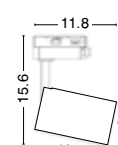

GU10

Rotating & Adjustable

SINT | 9712001

Sandy White Aluminium
Black Honeycomb
LED GU10 / MR16 1x10 Watt
Adaptor 2 wires 230 Volt
IP20 Bulb Excluded
D: 6 H: 13 cm

Compatible with 9193444 or 9052016 rail

Rotating & Adjustable

SINT | 9712002

Sandy Black Aluminium
Black Honeycomb
LED GU10 / MR16 1x10 Watt
Adaptor 2 wires 230 Volt
IP20 Bulb Excluded
D: 6 H: 13 cm

Compatible with 9193454 or 9052017 rail

Rotating & Adjustable

SINT | 9701101

Sandy White Aluminium
Black Honeycomb
LED GU10 Adaptor 1x10 Watt
Adaptor 3 wires 230 Volt
IP20 Bulb Excluded
D: 6 H: 20.1 cm

Compatible with 9193441 rail

Rotating & Adjustable

SINT | 9701102

Sandy Black Aluminium
Black Honeycomb
LED GU10 Adaptor 1x10 Watt
Adaptor 3 wires 230 Volt
IP20 Bulb Excluded
D: 6 H: 20.1 cm