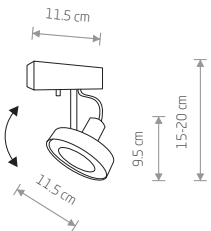

CROSS 9604

CROSS 9596

CROSS 9603

CROSS

■ painted steel, chrome

■ 9604 ■ 9600

● 5xGU10 ES111, max 75W

CROSS

■ painted steel, chrome

■ 9603 ■ 9598

● 1xGU10 ES111, max 75W

CROSS

■ painted steel, chrome

■ 9602 ■ 9597

● 2xGU10 ES111, max 75W

CROSS

■ painted steel, chrome

■ 9601 ■ 9596

● 3xGU10 ES111, max 75W