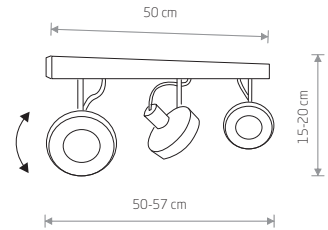

■ painted steel, chrome

■ 9603 ■ 9598

● 1xGU10 ES111, max 75W

CROSS

■ painted steel, chrome

■ 9602 ■ 9597

● 2xGU10 ES111, max 75W

CROSS