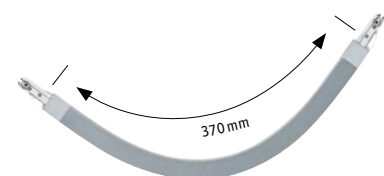

Maxiflex Connector
Conector Maxiflex
Connettore Maxiflex

max. 1,000 W
⌀18 ⇄440 ↗18 mm

CM EAN 4000870 953273
953.27