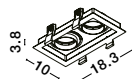

Rotating

CEDI | 9430241

Sandy Black & White Aluminium
LED GU10 1x10 Watt IP20
220-240 Volt Bulb Excluded
L: 10 W: 10 H: 3.8 cm
Cut Out: 9.5 x 9.5 cm

Rotating

CEDI | 9430242

Sandy Black Aluminium
LED GU10 1x10 Watt IP20
220-240 Volt Bulb Excluded
L: 10 W: 10 H: 3.8 cm
Cut Out: 9.5 x 9.5 cm

Rotating

CEDI | 9430551

Sandy Black & White Aluminium
LED GU10 2x10 Watt IP20
220-240 Volt Bulb Excluded
L: 18.3 W: 10 H: 3.8 cm
Cut Out: 9.5 x 18 cm

Rotating

CEDI | 9430552

Sandy Black Aluminium
LED GU10 2x10 Watt IP20
220-240 Volt Bulb Excluded
L: 18.3 W: 10 H: 3.8 cm
Cut Out: 9.5 x 18 cm