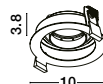

94991
SOFTENING LENS

94992
HONEYCOMB

Rotating

CEDI | 9430124

Sandy Black & White Aluminium
LED GU10 1x10 Watt IP20
220-240 Volt Bulb Excluded
D: 10 H: 3.8 cm
Cut Out: 9.5 cm

Rotating

CEDI | 9430125

Sandy Black Aluminium
LED GU10 1x10 Watt IP20
220-240 Volt Bulb Excluded
D: 10 H: 3.8 cm
Cut Out: 9.5 cm

Rotating

CEDI | 9430241

Sandy Black & White Aluminium
LED GU10 1x10 Watt IP20
220-240 Volt Bulb Excluded
L: 10 W: 10 H: 3.8 cm
Cut Out: 9.5 x 9.5 cm

Rotating

CEDI | 9430242

Sandy Black Aluminium
LED GU10 1x10 Watt IP20
220-240 Volt Bulb Excluded
L: 10 W: 10 H: 3.8 cm
Cut Out: 9.5 x 9.5 cm

Rotating

CEDI | 9430551

Sandy Black & White Aluminium
LED GU10 2x10 Watt IP20
220-240 Volt Bulb Excluded
L: 18.3 W: 10 H: 3.8 cm
Cut Out: 9.5 x 18 cm

Rotating

CEDI | 9430552

Sandy Black Aluminium
LED GU10 2x10 Watt IP20
220-240 Volt Bulb Excluded
L: 18.3 W: 10 H: 3.8 cm
Cut Out: 9.5 x 18 cm