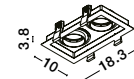

Rotating

CEDI | 9430241

Sandy Black & White Aluminium
LED GU10 1x10 Watt IP20
220-240 Volt Bulb Excluded
L: 10 W: 10 H: 3.8 cm
Cut Out: 9.5 x 9.5 cm

Rotating

CEDI | 9430242

Sandy Black Aluminium
LED GU10 1x10 Watt IP20
220-240 Volt Bulb Excluded
L: 10 W: 10 H: 3.8 cm
Cut Out: 9.5 x 9.5 cm

Rotating

CEDI | 9430551

Sandy Black & White Aluminium
LED GU10 2x10 Watt IP20
220-240 Volt Bulb Excluded
L: 18.3 W: 10 H: 3.8 cm
Cut Out: 9.5 x 18 cm

Rotating

CEDI | 9430552

Sandy Black Aluminium
LED GU10 2x10 Watt IP20
220-240 Volt Bulb Excluded
L: 18.3 W: 10 H: 3.8 cm
Cut Out: 9.5 x 18 cm