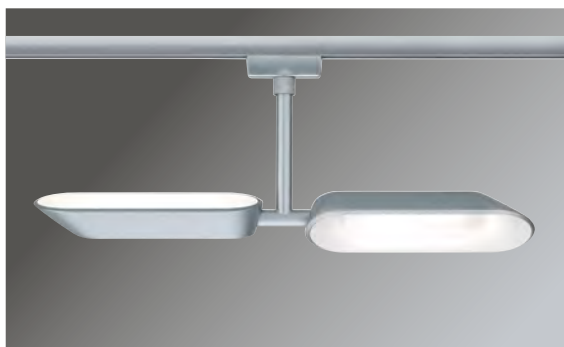

177

183

smart
 controllable
 zigbee

Spots with non-replaceable LED dimmable
Focos con LED fijo, regulables
Spot con LED fijo dimmerabile

Spot Dipper

incl. 2x8,1 W
 2x670 lm, 2.700 K
 ∠ 83°

230 V

∅170 ↔375 ↗26 mm