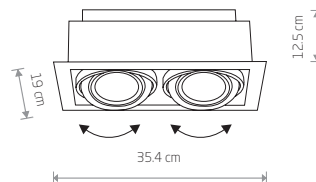

DOWNLIGHT ES111 9575

DOWNLIGHT ES111

painting steel

9571 9575

1xGU10 ES111, max 15W

cut out 165x165 mm

DOWNLIGHT ES111 9570

DOWNLIGHT ES111

painting steel

9570 9574

2xGU10 ES111, max 15W

cut out 320x165 mm

BOX ES111 9495

BOX ES111

plywood, painting steel

9495 9497 7648