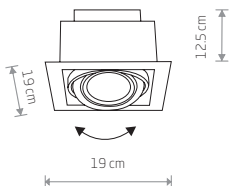

DOWNLIGHT ES111 9575

DOWNLIGHT ES111

painting steel

9571 9575

1xGU10 ES111, max 15W

cut out 165x165 mm

DOWNLIGHT ES111 9570

DOWNLIGHT ES111

painting steel

9570 9574

2xGU10 ES111, max 15W

cut out 320x165 mm

BOX ES111 9495

BOX ES111

plywood, painting steel

9495 9497 7648