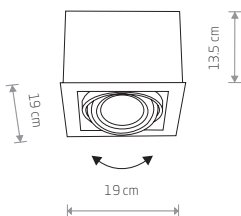

DOWNLIGHT ES111 9575

DOWNLIGHT ES111

painting steel

9571 9575

1xGU10 ES111, max 15W

cut out 165x165 mm

DOWNLIGHT ES111 9570

DOWNLIGHT ES111

painting steel

9570 9574

2xGU10 ES111, max 15W

cut out 320x165 mm

BOX ES111 9495

BOX ES111

plywood, painting steel

9495 9497 7648