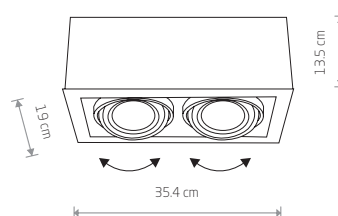

BOX ES111 7650

BOX ES111

plywood, painting steel

9470 9472 7650

2xGU10 ES111, max 15W