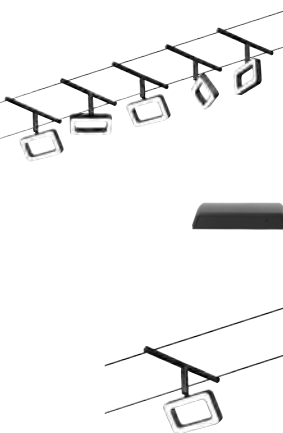

Set Frame

incl. 5×4,8W
5×400lm, 3.000 K
230/12V, incl. ⚡ 60 VA
⚙️ 160 mm ⚙️ 130 mm 2,5 mm²
⇄ 104 mm ↗️ 16 mm ⇄ 5 m
EAN 4000870 944851
944.85 new

Spot Frame

incl. 1×4,8W
400lm, 3.000 K
12V
⚙️ 160 ⚙️ 130 ⇄ 104 ↗️ 16 mm
EAN 4000870 944868
944.86 new

- 🌀 Black matt/Chrome 📦 Plastic/Metal
- 🌀 Negro mate/Cromo 📦 Plástico/Metal
- 🌀 Nero opaco/Cromo 📦 Plastica/Metallo