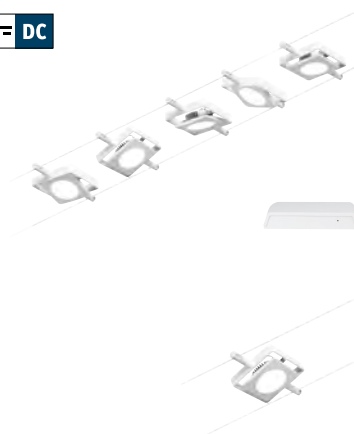

The newly designed cable systems create elegant lighting in the most demanding room situations. Beams, stucco ceilings, slanted ceilings, attics, slopes and corners no longer pose a problem, and the light can be distributed throughout the room from just one power outlet. The complete sets can be easily expanded to include additional spots and come in the modern matt system colours chrome, white and black. All system components, including the modern design spots, cables, accessories and flat, lightweight transformers come in the same colours.

230V → Trafo = 12V --- DC

Set MacLED

incl. 5×4,5W
 5×450 lm, 3.000 K
 230/12V, incl. ⚡ 60 VA
 ⚡ 160 mm ⚡ 24 mm 2,5 mm²
 ⇄92 mm ⇄92 mm ⇄10 m
 EAN 4000870 944202
944.20 new

Spot MacLED

incl. 1×4,5W
 450 lm, 3.000 K
 12 V
 ⚡ 160 mm ⚡ 24 mm 2,5 mm²
 ⇄92 mm ⇄92 mm ⇄10 m
 EAN 4000870 944219
944.21 new

- 🌀 White/Chrome 📦 Metal
- 🌀 Blanco/Cromo 📦 Metal
- 🌀 Bianco/Cromo 📦 Metallo

230V → Trafo = 12V --- DC

Set MacLED

incl. 5×4,5W
 5×450 lm, 3.000 K
 230/12V, incl. ⚡ 60 VA
 ⚡ 160 mm ⚡ 24 mm 2,5 mm²
 ⇄92 mm ⇄92 mm ⇄10 m
 EAN 4000870 944226
944.22 new