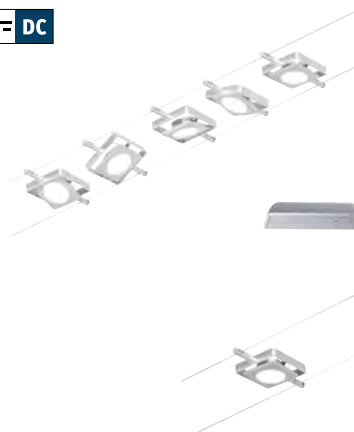

- 🌀 Chrome matt/Chrome 📦 Metal
- 🌀 Cromo mate/Cromo 📦 Metal
- 🌀 Cromo opaco/Cromo 📦 Metallo

230V → Trafo = 12V --- DC

Set MacLED

incl. 5×4,5W
5×450 lm, 3.000 K
230/12V, incl. ⚡ 60 VA
⚡ 160 mm ⚡ 24 mm 2,5 mm²
⇄92 mm ⇄92 mm ⇄10 m
EAN 4000870 944202
944.20 new

Spot MacLED

incl. 1×4,5W
450 lm, 3.000 K
12 V
⚡ 160 mm ⚡ 24 mm 2,5 mm²
⇄92 mm ⇄92 mm ⇄10 m
EAN 4000870 944219
944.21 new