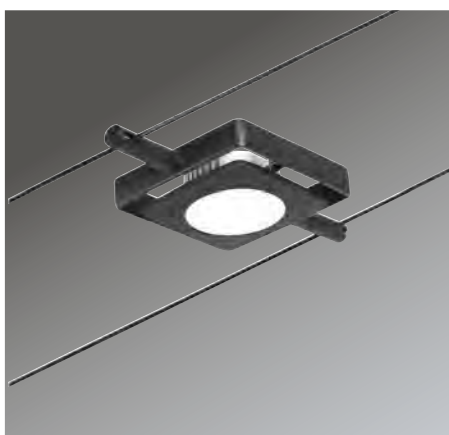

- 🌀 Chrome matt/Chrome 📦 Metal
- 🌀 Cromo mate/Cromo 📦 Metal
- 🌀 Cromo opaco/Cromo 📦 Metallo

230V → Trafo = 12V --- DC

Set MacLED

incl. 5×4,5W
5×450 lm, 3.000 K
230/12V, incl. ⚡ 60 VA
⚡ 160 mm ⚡ 24 mm 2,5 mm²
⇄92 mm ⇄92 mm ⇄10 m
EAN 4000870 944202
944.20 new

Spot MacLED

incl. 1×4,5W
450 lm, 3.000 K
12 V
⚡ 160 mm ⚡ 24 mm 2,5 mm²
⇄92 mm ⇄92 mm ⇄10 m
EAN 4000870 944219
944.21 new

- 🌀 White/Chrome 📦 Metal
- 🌀 Blanco/Cromo 📦 Metal
- 🌀 Bianco/Cromo 📦 Metallo

230V → Trafo = 12V --- DC

Set MacLED

incl. 5×4,5W
5×450 lm, 3.000 K
230/12V, incl. ⚡ 60 VA
⚡ 160 mm ⚡ 24 mm 2,5 mm²
⇄92 mm ⇄92 mm ⇄10 m
EAN 4000870 944226
944.22 new

Spot MacLED

incl. 1×4,5W
450 lm, 3.000 K
12 V
⚡ 160 mm ⚡ 24 mm 2,5 mm²
⇄92 mm ⇄92 mm ⇄10 m
EAN 4000870 944233
944.23 new

- 🌀 Black matt/Chrome 📦 Metal
- 🌀 Negro mate/Cromo 📦 Metal
- 🌀 Nero opaco/Cromo 📦 Metallo

230V → Trafo = 12V --- DC

Set MacLED

incl. 5×4,5W
5×450 lm, 3.000 K
230/12V, incl. ⚡ 60 VA
⚡ 160 mm ⚡ 24 mm 2,5 mm²
⇄92 mm ⇄92 mm ⇄10 m
EAN 4000870 944240
944.24 new

Spot MacLED

incl. 1×4,5W
450 lm, 3.000 K
12 V
⚡ 160 mm ⚡ 24 mm 2,5 mm²
⇄92 mm ⇄92 mm ⇄10 m
EAN 4000870 944257
944.25 new