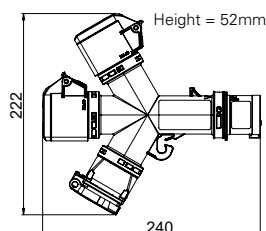

Entry:
1 CEE-plug 16A 3p 230V

Outlet:
2 CEE-sockets 16A 3p 230V
1 safety socket 16A 250V

IP44 9432004*

pack unit: 5