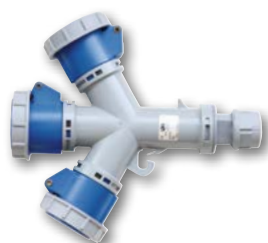

Multiple-sockets outlet

T-Connect 2-way connector with CEE plug

Fittings:

- 1 CEE-plug 16A 3p 6h
- 2 CEE-sockets 16A 3p 6h

IP44 splashproof
IP67 watertight

IP44 94325103*
IP67 94326103*

pack unit: 10

T-Connect 2-way connector with cable entry

IP44 splashproof
IP67 watertight

Entry:
1 CEE-plug 16A 3p 230V

Outlet:
3 CEE-sockets 16A 3p 230V

IP44 9432000*
IP67 9432001*

pack unit: 5

Multiple-socket outlet

- nickel plated contacts
- available also with French/Belgian, Danish and British sockets

IP44 splashproof

Entry:
1 CEE-plug 16A 3p 230V

Outlet:
2 CEE-sockets 16A 3p 230V
1 safety socket 16A 250V

IP44 9432004*

pack unit: 5

Multiple-socket outlet

- nickel plated contacts
- also available in 110V

IP44 splashproof
IP67 watertight

Entry:
1 Twist-cable gland prewired on terminals

Outlet:
3 CEE-sockets 16A 3p 230V

IP44 9432006
IP67 9432007

pack unit: 5

Multiple-socket outlet

- nickel plated contacts
- also available in 110V

IP44 splashproof
IP67 watertight