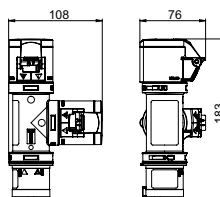

Multiple-sockets outlet

T-Connect 2-way connector with CEE plug

Fittings:

- 1 CEE-plug 16A 3p 6h
- 2 CEE-sockets 16A 3p 6h

IP44 splashproof
IP67 watertight

IP44 94325103*
IP67 94326103*

pack unit: 10

T-Connect 2-way connector with cable entry

Fittings:

- 1 cable entry with cable gland (terminal max. 3x2,5mm²)
- 2 CEE-sockets 16A 3p 6h outlet

IP44 splashproof
IP67 watertight

IP44 94325102
IP67 94326102

pack unit: 10

Multiple-socket outlet

- nickel plated contacts
- also available in 110V

Entry:
1,5m cable with plug 16A 3p 230V

Outlet:
3 CEE-sockets 16A 3p 230V

IP44 9432002
IP67 9432003

pack unit: 5

* Export version (Usage in Austria and Germany not allowed!) - other versions on request