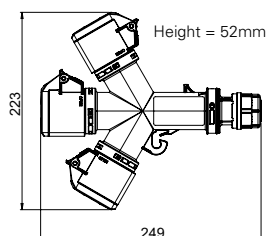

Entry:
1 Twist-cable gland prewired on terminals

Outlet:
3 CEE-sockets 16A 3p 230V

IP44 9432006
IP67 9432007

pack unit: 5

Multiple-socket outlet

- nickel plated contacts
- also available in 110V

IP44 splashproof
IP67 watertight

Entry:
1,5m cable with plug 16A 3p 230V

Outlet:
3 CEE-sockets 16A 3p 230V

IP44 9432002
IP67 9432003

pack unit: 5

* Export version (Usage in Austria and Germany not allowed!) - other versions on request