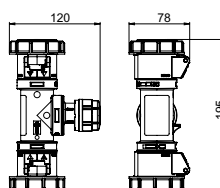

Multiple-sockets outlet

T-Connect 2-way connector with CEE plug

Fittings:

- 1 CEE-plug 16A 3p 6h
- 2 CEE-sockets 16A 3p 6h

IP44 splashproof
IP67 watertight

IP44 94325103*
IP67 94326103*

pack unit: 10

T-Connect 2-way connector with cable entry

Fittings:

- 1 cable entry with cable gland (terminal max. 3x2,5mm²)
- 2 CEE-sockets 16A 3p 6h outlet

IP44 splashproof
IP67 watertight

IP44 94325102
IP67 94326102

pack unit: 10

Multiple-socket outlet

- nickel plated contacts
- also available in 110V

Entry:
1,5m cable with plug 16A 3p 230V

Outlet:
3 CEE-sockets 16A 3p 230V

IP44 9432002
IP67 9432003

pack unit: 5

* Export version (Usage in Austria and Germany not allowed!) - other versions on request