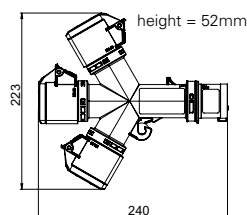

Entry:
1 CEE-plug 16A 3p 230V

Outlet:
3 CEE-sockets 16A 3p 230V

IP44 9432000*
IP67 9432001*

pack unit: 5