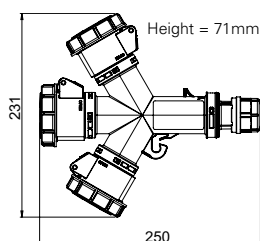

Entry:
1 Twist-cable gland prewired on terminals

Outlet:
3 CEE-sockets 16A 3p 230V

IP44 9432006
IP67 9432007

pack unit: 5