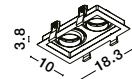

Rotating

CEDI | 9430551

Sandy Black & White Aluminium
LED GU10 2x10 Watt IP20
220-240 Volt Bulb Excluded
L: 18.3 W: 10 H: 3.8 cm
Cut Out: 9.5 x 18 cm

Rotating

CEDI | 9430552

Sandy Black Aluminium
LED GU10 2x10 Watt IP20
220-240 Volt Bulb Excluded
L: 18.3 W: 10 H: 3.8 cm
Cut Out: 9.5 x 18 cm