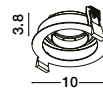

94991
SOFTENING LENS

94992
HONEYCOMB

Rotating

CEDI | 9430124

Sandy Black & White Aluminium
LED GU10 1x10 Watt IP20
220-240 Volt Bulb Excluded
D: 10 H: 3.8 cm
Cut Out: 9.5 cm

Rotating

CEDI | 9430125

Sandy Black Aluminium
LED GU10 1x10 Watt IP20
220-240 Volt Bulb Excluded
D: 10 H: 3.8 cm
Cut Out: 9.5 cm

Rotating

CEDI | 9430241

Sandy Black & White Aluminium
LED GU10 1x10 Watt IP20
220-240 Volt Bulb Excluded
L: 10 W: 10 H: 3.8 cm
Cut Out: 9.5 x 9.5 cm

Rotating

CEDI | 9430242

Sandy Black Aluminium
LED GU10 1x10 Watt IP20
220-240 Volt Bulb Excluded
L: 10 W: 10 H: 3.8 cm
Cut Out: 9.5 x 9.5 cm

Rotating

CEDI | 9430551

Sandy Black & White Aluminium
LED GU10 2x10 Watt IP20
220-240 Volt Bulb Excluded
L: 18.3 W: 10 H: 3.8 cm
Cut Out: 9.5 x 18 cm

Rotating

CEDI | 9430552

Sandy Black Aluminium
LED GU10 2x10 Watt IP20
220-240 Volt Bulb Excluded
L: 18.3 W: 10 H: 3.8 cm
Cut Out: 9.5 x 18 cm