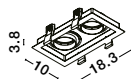

Rotating

CEDI | 9430241

Sandy Black & White Aluminium
LED GU10 1x10 Watt IP20
220-240 Volt Bulb Excluded
L: 10 W: 10 H: 3.8 cm
Cut Out: 9.5 x 9.5 cm

Rotating

CEDI | 9430242

Sandy Black Aluminium
LED GU10 1x10 Watt IP20
220-240 Volt Bulb Excluded
L: 10 W: 10 H: 3.8 cm
Cut Out: 9.5 x 9.5 cm

Rotating

CEDI | 9430551

Sandy Black & White Aluminium
LED GU10 2x10 Watt IP20
220-240 Volt Bulb Excluded
L: 18.3 W: 10 H: 3.8 cm
Cut Out: 9.5 x 18 cm

Rotating

CEDI | 9430552

Sandy Black Aluminium
LED GU10 2x10 Watt IP20
220-240 Volt Bulb Excluded
L: 18.3 W: 10 H: 3.8 cm
Cut Out: 9.5 x 18 cm