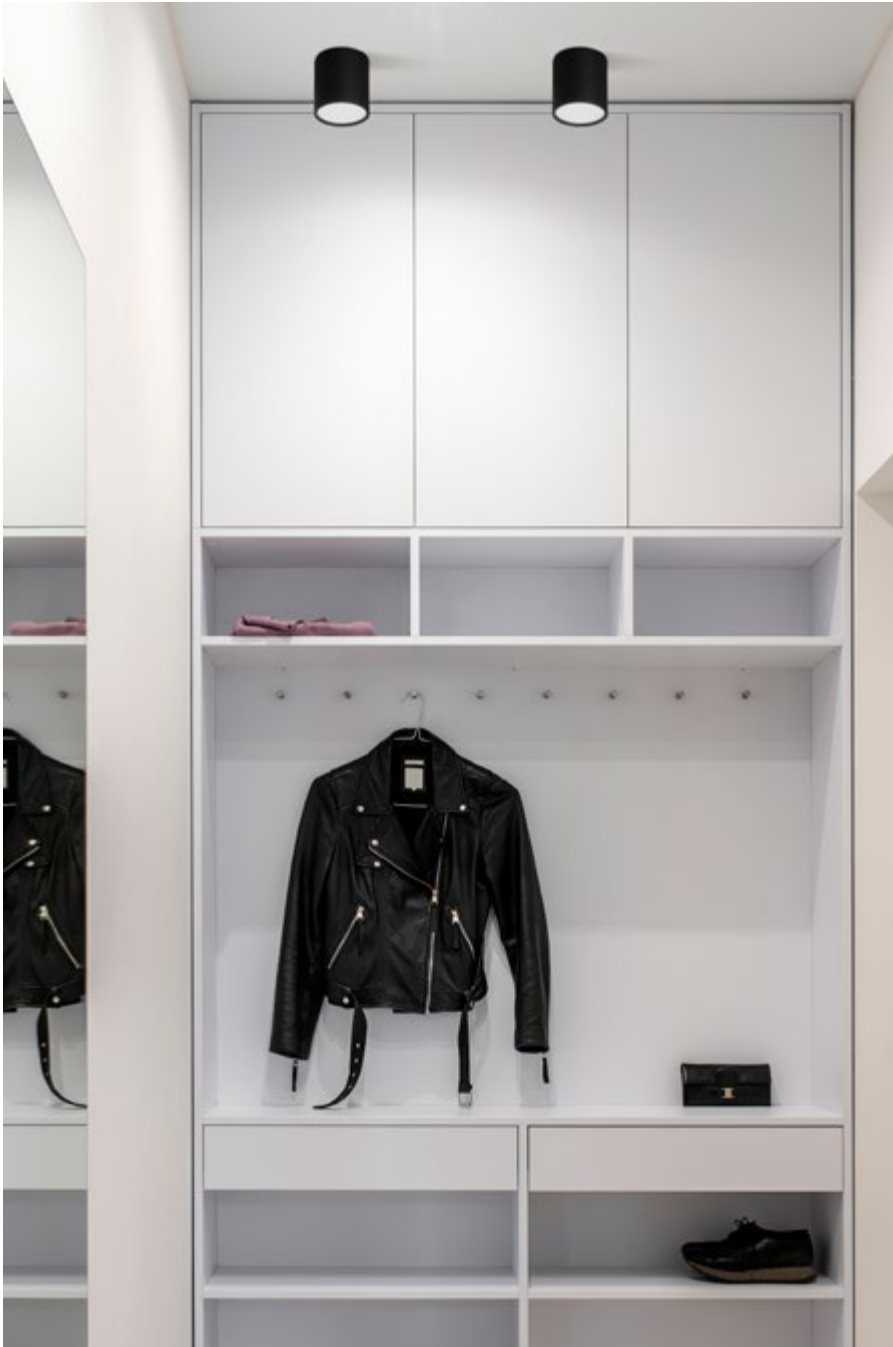

MOUNTED SOLUTIONS

NED | 9419470

Sandy White Aluminium
LED GU10 1x10 Watt IP20
220-240 Volt Bulb Excluded
D: 7 H: 10 cm

NED | 9419471

Sandy Black Aluminium
LED GU10 1x10 Watt IP20
220-240 Volt Bulb Excluded
D: 7 H: 10 cm