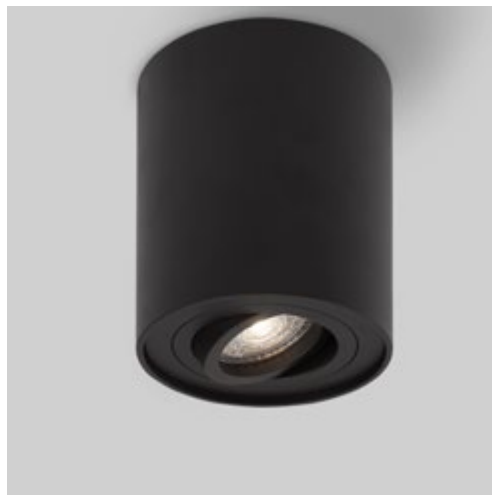

MOUNTED SOLUTIONS

NED | 9419470

Sandy White Aluminium
LED GU10 1x10 Watt IP20
220-240 Volt Bulb Excluded
D: 7 H: 10 cm

NED | 9419471

Sandy Black Aluminium
LED GU10 1x10 Watt IP20
220-240 Volt Bulb Excluded
D: 7 H: 10 cm