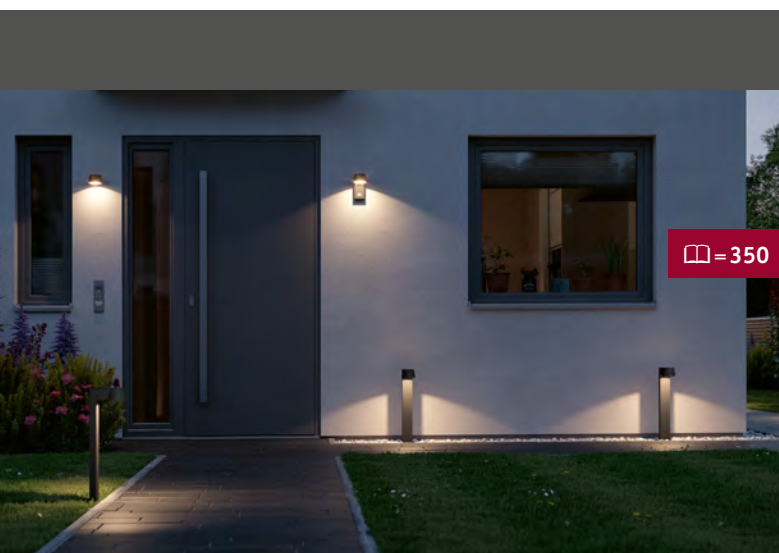

Plug & Shine

EN 24 V LED lighting system for fascinating lighting in the garden and on the patio

ES Sistema de luz LED de 24 V para una fascinante iluminación del jardín y la terraza

IT Sistema di illuminazione a LED da 24V per una luce accattivante in giardino e in terrazza

📖 = 322

📖 = 350

House

EN Reliable 230 V luminaires for lighting around the house

ES Las eficaces luminarias de 230 V para iluminar el entorno de la casa

IT Le affidabili lampade da 230 V per ottenere luce intorno alla casa

Mobile

📖 = 383

Plug & Shine: the plug system for fascinating garden and patio lighting

Plug & Shine is the perfect solution for unique lighting scenarios for your favourite corners or plants in or around the house and patio. The 24V DC LED cable system is very easy to install and completely safe. In contrast to 230V installations, garden enthusiasts won't have to dig deep trenches with multiple safeties – Plug & Shine cables can be placed above ground and are completely protected against water ingress (IP 68). The clever cable system can be extended to max. 50 metres. That gives garden enthusiasts the necessary flexibility when positioning and expanding their illumination system – simply plug in and enjoy the lighting effects. All luminaires are dimmable, corrosion-protected and water-protected (IP 65/67). You can switch and dim your luminaires by remote control or with a ZigBee 3.0 controller.