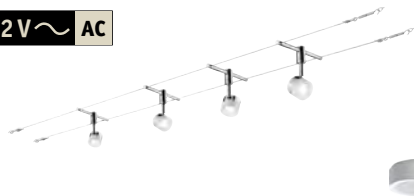

☑ = 203

☑ = 196

-  Chrome matt
-  Cromo mate
-  Cromo opaco

-  White
-  Blanco
-  Bianco

-  Black
-  Negro
-  Nero

☑ = 191

230V **12V** **AC**

Set Stage