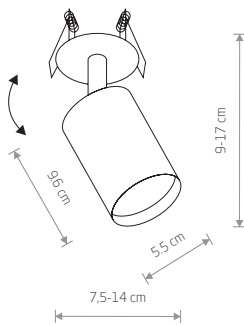

EYE FIT 9400

EYE FIT 9395

EYE FIT

■ painted steel, chrome

■ 9396 ■ 9400

● 1xGU10, max 10W only LED

✂ cut out \varnothing 60 mm

EYE FIT

■ painted steel, chrome

■ 9395 ■ 9398

● 2xGU10, max 10W only LED

✂ cut out 115×45 mm