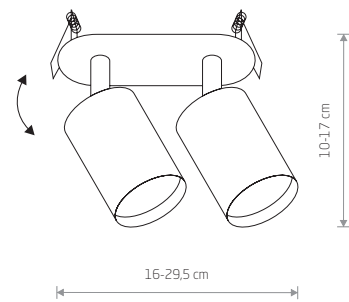

EYE FIT 9400

EYE FIT 9395

EYE FIT

■ painted steel, chrome

■ 9396 ■ 9400

● 1xGU10, max 10W only LED

✂ cut out \varnothing 60 mm

EYE FIT

■ painted steel, chrome

■ 9395 ■ 9398

● 2xGU10, max 10W only LED

✂ cut out 115×45 mm