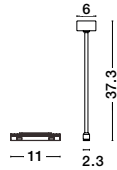

TINT | 9366462
 Connector Tube
 Sandy Black Aluminium
 D: 2.3 H: 10 cm

TINT | 9366461
 Connector Tube
 Sandy Black Aluminium
 D: 6 H: 10 cm

TINT | 9136323
 Connector Tube
 Sandy Black Aluminium
 D: 2.3 H: 37.3 cm

TINT | 9136360
 Connector Tube
 Sandy Black Aluminium
 D: 6 H: 37.3 cm

TINT | 9236323
 Connector Tube
 Sandy Black Aluminium
 D: 2.3 H: 70 cm

TINT | 9236360
 Connector Tube
 Sandy Black Aluminium
 D: 6 H: 70 cm