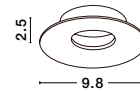

REDO | 9418501

Sandy White Aluminium
LED GU10 1x10 Watt IP20
220-240 Volt Bulb Excluded
D: 9.8 H: 2.5 cm
Cut Out: 6.5 cm

REDO | 9418502

Sandy Black Aluminium
LED GU10 1x10 Watt IP20
220-240 Volt Bulb Excluded
D: 9.8 H: 2.5 cm
Cut Out: 6.5 cm