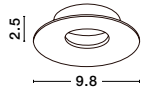

REDO | 9418501

Sandy White Aluminium
LED GU10 1x10 Watt IP20
220-240 Volt Bulb Excluded
D: 9.8 H: 2.5 cm
Cut Out: 6.5 cm

REDO | 9418502

Sandy Black Aluminium
LED GU10 1x10 Watt IP20
220-240 Volt Bulb Excluded
D: 9.8 H: 2.5 cm
Cut Out: 6.5 cm