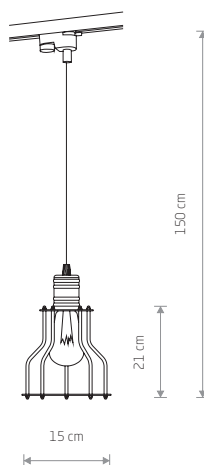

1xGU10 ES111, max 75W

PROFILE BIT 8823

PROFILE WORKSHOP

Painted steel, copper-clad steel, plastic PC

9427

1xE27, max 60W

PROFILE WORKSHOP 9427

PROFILE EYE 9338

PROFILE EYE SPOT 9322