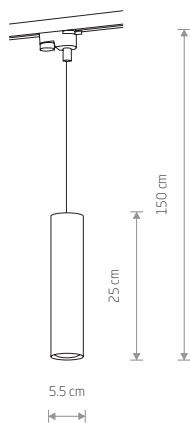

PROFILE EYE

Painted steel, plastic PC

9337 9338

1xGU10, max 10W only LED

PROFILE EYE 9338

PROFILE BIT

Painted steel, plastic PC

8823

1xGU10 ES111, max 75W

PROFILE BIT 8823

PROFILE WORKSHOP

Painted steel, copper-clad steel, plastic PC

9427

1xE27, max 60W

PROFILE WORKSHOP 9427

PROFILE EYE 9338

PROFILE EYE SPOT 9322