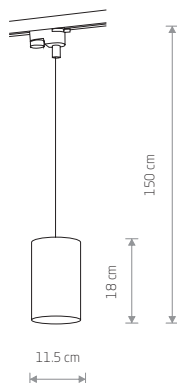

PROFILE EYE

Painted steel, plastic PC

9337 9338

1xGU10, max 10W only LED

PROFILE EYE 9338

PROFILE BIT

Painted steel, plastic PC

8823

1xGU10 ES111, max 75W

PROFILE BIT 8823

PROFILE WORKSHOP

Painted steel, copper-clad steel, plastic PC

9427

1xE27, max 60W

PROFILE WORKSHOP 9427

PROFILE EYE 9338

PROFILE EYE SPOT 9322