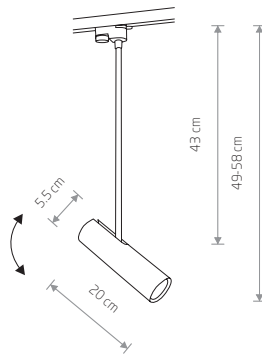

PROFILE EYE SUPER C 9244

PROFILE EYE SUPER C

painting steel, plastic PC

9245 9244

1xGU10, max 35W

PROFILE EYE SUPER A 9325

PROFILE EYE SUPER A

painting steel, plastic PC

9324 9325

1xGU10, max 35W

PROFILE EYE FLEX 9332

PROFILE EYE FLEX

painting steel, flexible stem, plastic

9332

1xGU10, max 10W only LED

PROFILE EYE 9338

PROFILE EYE SPOT 9322