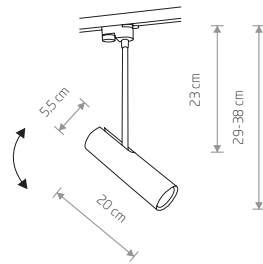

PROFILE EYE SUPER C 9244

PROFILE EYE SUPER C

painting steel, plastic PC

9245 9244

1xGU10, max 35W

PROFILE EYE SUPER A 9325

PROFILE EYE SUPER A

painting steel, plastic PC

9324 9325

1xGU10, max 35W

PROFILE EYE FLEX 9332

PROFILE EYE FLEX

painting steel, flexible stem, plastic

9332

1xGU10, max 10W only LED

PROFILE EYE 9338

PROFILE EYE SPOT 9322