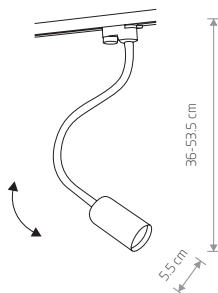

PROFILE EYE SUPER C 9244

PROFILE EYE SUPER C

painting steel, plastic PC

9245 9244

1xGU10, max 35W

PROFILE EYE SUPER A 9325

PROFILE EYE SUPER A

painting steel, plastic PC

9324 9325

1xGU10, max 35W

PROFILE EYE FLEX 9332

PROFILE EYE FLEX

painting steel, flexible stem, plastic

9332

1xGU10, max 10W only LED

PROFILE EYE 9338

PROFILE EYE SPOT 9322