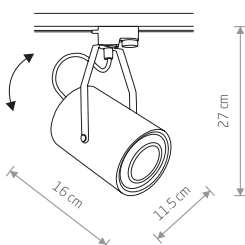

PROFILE VESPA 8825

PROFILE VESPA

profiled steel, plastic PC, chrome

8824 8825

1xGU10 ES111, max 75W

PROFILE BIT PLUS 9018

PROFILE BIT PLUS

profiled steel, plastic PC