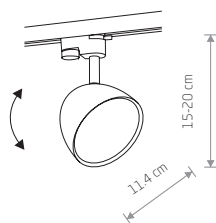

PROFILE EYE SPOT 9322

PROFILE EYE SPOT

profiled steel, plastic PC, chrome

9321 9322

1xGU10, max 10W only LED

solid brass, plastic PC

7857

1xGU10, max 10W only LED

PROFILE VESPA 8825

PROFILE VESPA

profiled steel, plastic PC, chrome

8824 8825

1xGU10 ES111, max 75W

PROFILE BIT PLUS 9018

PROFILE BIT PLUS

profiled steel, plastic PC