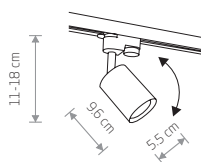

PROFILE EYE SPOT 9322

PROFILE EYE SPOT

profiled steel, plastic PC, chrome

9321 9322

1xGU10, max 10W only LED

solid brass, plastic PC

7857

1xGU10, max 10W only LED

PROFILE VESPA 8825

PROFILE VESPA

profiled steel, plastic PC, chrome

8824 8825

1xGU10 ES111, max 75W

PROFILE BIT PLUS 9018

PROFILE BIT PLUS

profiled steel, plastic PC