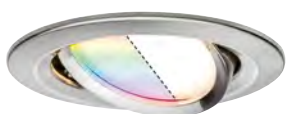

Nova Plus Zigbee Coin RGBW

Aluminium zinc Aluminio cinc Alluminio zincato

Brushed iron Hierro mateado Ferro spazzolato

	incl. 1x5,2 W	|	400 lm	|	Coin	|	2.700 K	|	∠100°	EAN 4000870 929643	929.64
	incl. 3x5,2 W	|	3x400 lm	|	Coin	|	2.700 K	|	∠100°	EAN 4000870 929650	929.65