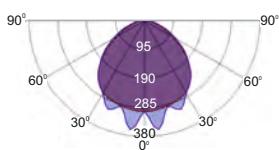

Mounting method

Wall mounting

Dimensions

Photometric

GR-900/30L/SC

cd/1000/m
■ C0 - C180 ■ C90 - C270

WEATHER LIGHT

innovation
without
batteries