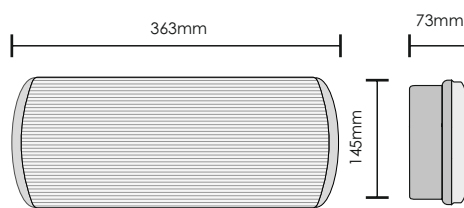

Mounting method

Wall mounting

Dimensions

Photometric

GR-900/30L/SC

cd/1000/m
■ C0 - C180 ■ C90 - C270

WEATHER LIGHT

innovation
without
batteries

years
guarantee

CODE	TYPE	ST	M	NM	IP65	Supercapacitor	1h 6W/6.5VA/PF.0.92	Mains/ Emergency	250/90lm	kg
923900000	GR-900/30L/SC	✓	✓	—	IP65	Supercapacitor	1h 6W/6.5VA/PF.0.92	Mains/ Emergency	250/90lm	1247 gr.