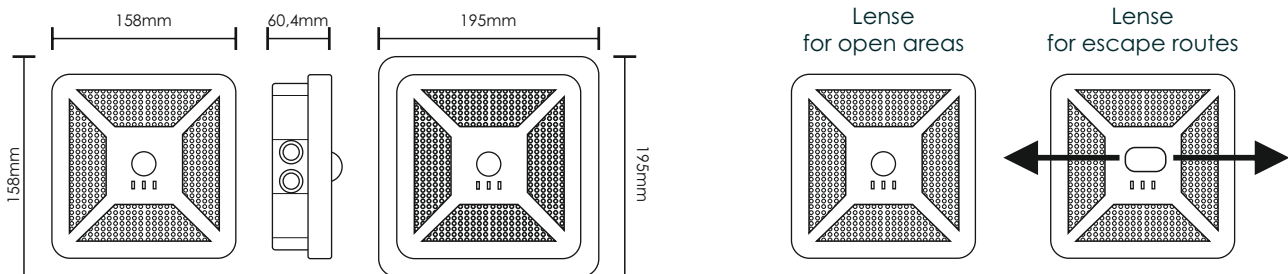

# TETRAGONO LIGHT

CODE	TYPE	ST	M	NM	☔	🔋	🕒	⚡	🏠 Mains/Emergency	INSTALLATION	📦 kg
923491001	GR-491	✓	—	✓	IP40	4,8V/1,2Ah Ni-Mh	1,5 h	3,9W/4,4VA	280 lm	Open areas	843 gr.
923493001	GR-493	✓	—	✓	IP40	4,8V/1,2Ah Ni-Mh	3 h	3,9W/4,4VA	140 lm	Open areas	843 gr.
923490001	GR-490	✓	—	✓	IP40	4,8V/1,2Ah Ni-Mh	1,5 h	3,9W/4,4VA	280 lm	Escape routes	843 gr.
923492001	GR-492	✓	—	✓	IP40	4,8V/1,2Ah Ni-Mh	3 h	3,9W/4,4VA	140 lm	Escape routes	843 gr.
923491000	GR-491/WP	✓	—	✓	IP65	4,8V/1,2Ah Ni-Mh	1,5 h	3,9W/4,4VA	280 lm	Open areas	852 gr.
923493000	GR-493/WP	✓	—	✓	IP65	4,8V/1,2Ah Ni-Mh	3 h	3,9W/4,4VA	140 lm	Open areas	852 gr.
923490000	GR-490/WP	✓	—	✓	IP65	4,8V/1,2Ah Ni-Mh	1,5 h	3,9W/4,4VA	280 lm	Escape routes	852 gr.
923492000	GR-492/WP	✓	—	✓	IP65	4,8V/1,2Ah Ni-Mh	3 h	3,9W/4,4VA	140 lm	Escape routes	852 gr.
923471001	GR-471	—	—	✓	IP42	3,6V/1Ah Ni-Cd	1,5 h	2,6W/2,9VA	145 lm	Open areas	727 gr.
923473001	GR-473	—	—	✓	IP42	3,6V/1Ah Ni-Cd	3 h	2,6W/2,9VA	80 lm	Open areas	727 gr.
923470001	GR-470	—	—	✓	IP42	3,6V/1Ah Ni-Cd	1,5 h	2,6W/2,9VA	145 lm	Escape routes	727 gr.
923472001	GR-472	—	—	✓	IP42	3,6V/1Ah Ni-Cd	3 h	2,6W/2,9VA	80 lm	Escape routes	727 gr.
923471000	GR-471/WP	—	—	✓	IP65	3,6V/1Ah Ni-Cd	1,5 h	2,6W/2,9VA	145 lm	Open areas	745 gr.
923473000	GR-473/WP	—	—	✓	IP65	3,6V/1Ah Ni-Cd	3 h	2,6W/2,9VA	80 lm	Open areas	745 gr.
923470000	GR-470/WP	—	—	✓	IP65	3,6V/1Ah Ni-Cd	1,5 h	2,6W/2,9VA	145 lm	Escape routes	745 gr.
923472000	GR-472/WP	—	—	✓	IP65	3,6V/1Ah Ni-Cd	3 h	2,6W/2,9VA	80 lm	Escape routes	745 gr.

## Mounting methods

### Dimensions