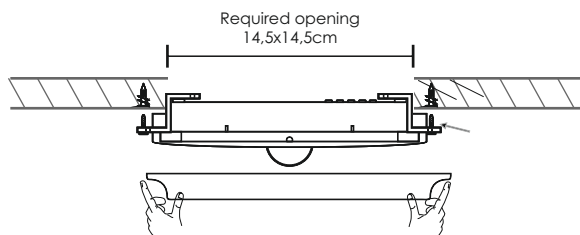

Mounting methods

Ceiling mounting