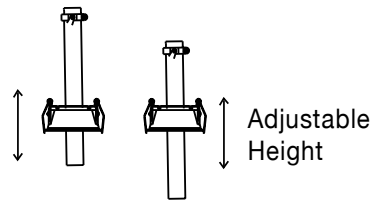

TRIMLESS

ZETAN | 9232122

ZETAN | 9232121

DRIVER INCLUDED

TRIMLESS

OVO | 9223111

OVO | 9223112

Photo	Code	Material	Watt	Volt	Ma	Lumen	LED Chip	Dimension (cm)	Cut Out (cm)	CRI	UGR	Beam Angle	Kelvin	Protection	Adj.	Driver Included	Class
	9232122	Black Aluminium	9W	220-240V	700	740Lm	Cree	D:2.6 H:25	7.5 cm	>90	<15	30°	3000K	IP20	✓	Eaglerise	III
	9232121	White Aluminium	9W	220-240V	700	740Lm	Cree	D:2.6 H:25	7.5 cm	>90	<15	30°	3000K	IP20	✓	Eaglerise	III
	9223111	Black Aluminium	9W	220-240V	700	740Lm	Cree	D:2.6 H:25	7.5 cm	>90	<15	30°	3000K	IP20	✓	Eaglerise	III
	9223112	White Aluminium	9W	220-240V	700	740Lm	Cree	D:2.6 H:25	7.5 cm	>90	<15	30°	3000K	IP20	✓	Eaglerise	III