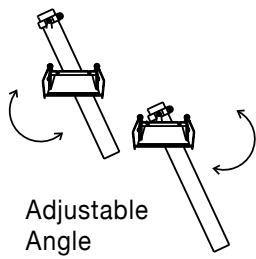

TRIMLESS

ZETAN | 9232122

ZETAN | 9232121

DRIVER INCLUDED

TRIMLESS

OVO | 9223111

OVO | 9223112

Photo	Code	Material	Watt	Volt	Ma	Lumen	LED Chip	Dimension (cm)	Cut Out (cm)	CRI	UGR	Beam Angle	Kelvin	Protection	Adj.	Driver Included	Class
	9232122	Black Aluminium	9W	220-240V	700	740Lm	Cree	D:2.6 H:25	7.5 cm	>90	<15	30°	3000K	IP20	✓	Eaglerise	III
	9232121	White Aluminium	9W	220-240V	700	740Lm	Cree	D:2.6 H:25	7.5 cm	>90	<15	30°	3000K	IP20	✓	Eaglerise	III
	9223111	Black Aluminium	9W	220-240V	700	740Lm	Cree	D:2.6 H:25	7.5 cm	>90	<15	30°	3000K	IP20	✓	Eaglerise	III
	9223112	White Aluminium	9W	220-240V	700	740Lm	Cree	D:2.6 H:25	7.5 cm	>90	<15	30°	3000K	IP20	✓	Eaglerise	III