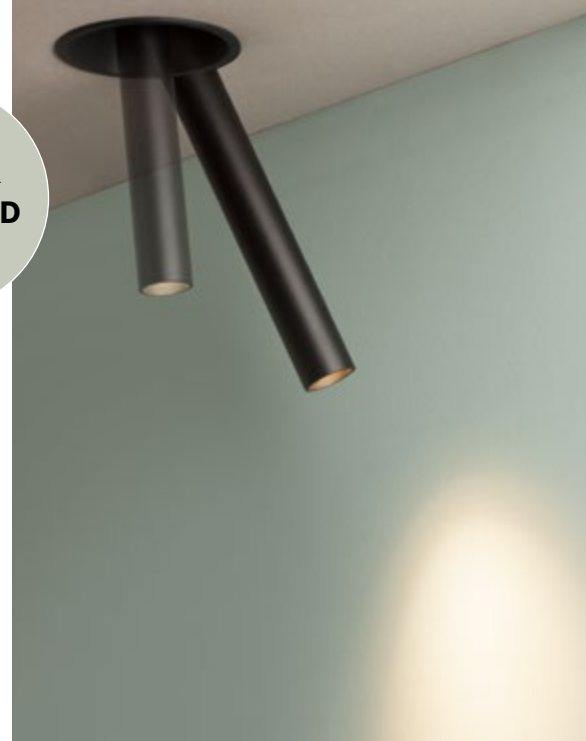

TRIMLESS

ZETAN | 9232122

ZETAN | 9232121

DRIVER INCLUDED

TRIMLESS

OVO | 9223111

OVO | 9223112

Photo	Code	Material	Watt	Volt	Ma	Lumen	LED Chip	Dimension (cm)	Cut Out (cm)	CRI	UGR	Beam Angle	Kelvin	Protection	Adj.	Driver Included	Class
	9232122	Black Aluminium	9W	220-240V	700	740Lm	Cree	D:2.6 H:25	7.5 cm	>90	<15	30°	3000K	IP20	✓	Eaglerise	III
	9232121	White Aluminium	9W	220-240V	700	740Lm	Cree	D:2.6 H:25	7.5 cm	>90	<15	30°	3000K	IP20	✓	Eaglerise	III
	9223111	Black Aluminium	9W	220-240V	700	740Lm	Cree	D:2.6 H:25	7.5 cm	>90	<15	30°	3000K	IP20	✓	Eaglerise	III
	9223112	White Aluminium	9W	220-240V	700	740Lm	Cree	D:2.6 H:25	7.5 cm	>90	<15	30°	3000K	IP20	✓	Eaglerise	III