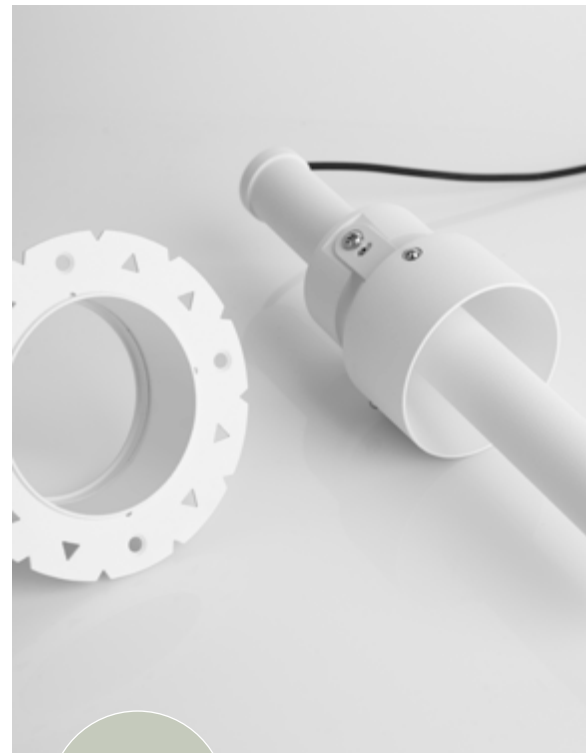

TRIMLESS

ZETAN | 9232122

ZETAN | 9232121

DRIVER INCLUDED

TRIMLESS

OVO | 9223111

OVO | 9223112

Photo	Code	Material	Watt	Volt	Ma	Lumen	LED Chip	Dimension (cm)	Cut Out (cm)	CRI	UGR	Beam Angle	Kelvin	Protection	Adj.	Driver Included	Class
	9232122	Black Aluminium	9W	220-240V	700	740Lm	Cree	D:2.6 H:25	7.5 cm	>90	<15	30°	3000K	IP20	✓	Eaglerise	III
	9232121	White Aluminium	9W	220-240V	700	740Lm	Cree	D:2.6 H:25	7.5 cm	>90	<15	30°	3000K	IP20	✓	Eaglerise	III
	9223111	Black Aluminium	9W	220-240V	700	740Lm	Cree	D:2.6 H:25	7.5 cm	>90	<15	30°	3000K	IP20	✓	Eaglerise	III
	9223112	White Aluminium	9W	220-240V	700	740Lm	Cree	D:2.6 H:25	7.5 cm	>90	<15	30°	3000K	IP20	✓	Eaglerise	III

DRIVER INCLUDED

Included Driver 9 Watt Eaglerise | Output: 6-12 VDC
Input: 220-240V AC 50/60Hz | 700mA Not Dimmable