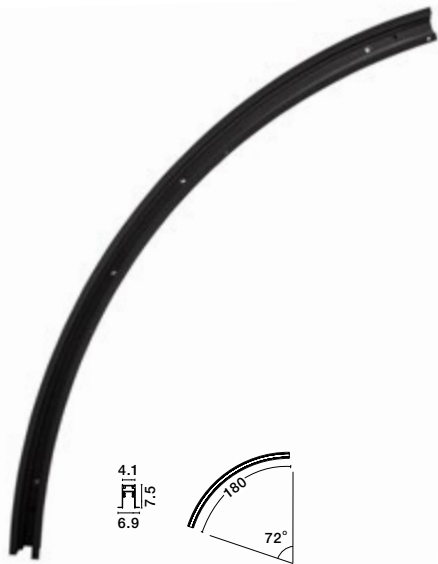

CURVE | 9212690

Curve Track 90°
Sandy Black Aluminium
Recess Magnetic Profile IP20
Included Mechanical-Electrical Connector
R: 120 W: 6.9 H: 7.5 cm

CURVE | 9212672

Curve Track 72°
Sandy Black Aluminium
Recess Magnetic Profile IP20
Included Mechanical-Electrical Connector
R: 120 W: 6.9 H: 7.5 cm

**SOME
OF OUR
IDEAS**

JOIN 9212690 AND 8252002 TO HAVE THE ABOVE SHAPE

**ALSO
TRY
YOURS**

JOIN TWO 9212690 IN REVERSE TO HAVE THE ABOVE SHAPE