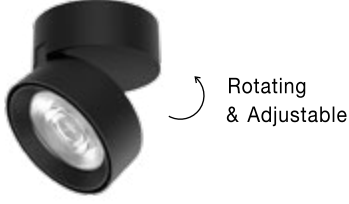

DRIVER INCLUDED

UNIVERSAL | 92003 · 20W

UNIVERSAL | 92002 · 20W

UNIVERSAL | 92001 · 20W

Photo	Code	Material	Watt	Volt	Ma	Driver	LED Chip	Dimension(cm)	Lumen	CRI	UGR	Cut Out(cm)	Beam Angle	Kelvin	Protection	Adj.	Driver Included	Class
	92003	Sandy Gold & Black Aluminium	20W	230V	300	Hep	Cree	D:9.5 H:7	1450Lm	>90	<13	X	36°	3000K	IP20	✓	✓	I
	92002	Sandy Black Aluminium	20W	230V	300	Hep	Cree	D:9.5 H:7	1450Lm	>90	<13	X	36°	3000K	IP20	✓	✓	I
	92001	Sandy White & Black Aluminium	20W	230V	300	Hep	Cree	D:9.5 H:7	1450Lm	>90	<13	X	36°	3000K	IP20	✓	✓	I