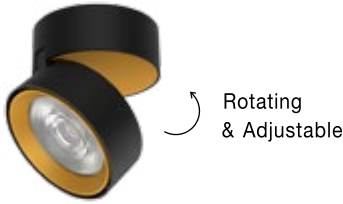

DRIVER INCLUDED

UNIVERSAL | 92003 · 20W

UNIVERSAL | 92002 · 20W

UNIVERSAL | 92001 · 20W

Photo	Code	Material	Watt	Volt	Ma	Driver	LED Chip	Dimension(cm)	Lumen	CRI	UGR	Cut Out(cm)	Beam Angle	Kelvin	Protection	Adj.	Driver Included	Class
	92003	Sandy Gold & Black Aluminium	20W	230V	300	Hep	Cree	D:9.5 H:7	1450Lm	>90	<13	X	36°	3000K	IP20	✓	✓	I
	92002	Sandy Black Aluminium	20W	230V	300	Hep	Cree	D:9.5 H:7	1450Lm	>90	<13	X	36°	3000K	IP20	✓	✓	I
	92001	Sandy White & Black Aluminium	20W	230V	300	Hep	Cree	D:9.5 H:7	1450Lm	>90	<13	X	36°	3000K	IP20	✓	✓	I