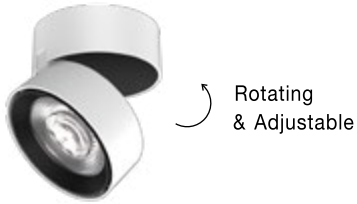

DRIVER INCLUDED

UNIVERSAL | 92003 · 20W

UNIVERSAL | 92002 · 20W

UNIVERSAL | 92001 · 20W

Photo	Code	Material	Watt	Volt	Ma	Driver	LED Chip	Dimension(cm)	Lumen	CRI	UGR	Cut Out(cm)	Beam Angle	Kelvin	Protection	Adj.	Driver Included	Class
	92003	Sandy Gold & Black Aluminium	20W	230V	300	Hep	Cree	D:9.5 H:7	1450Lm	>90	<13	X	36°	3000K	IP20	✓	✓	I
	92002	Sandy Black Aluminium	20W	230V	300	Hep	Cree	D:9.5 H:7	1450Lm	>90	<13	X	36°	3000K	IP20	✓	✓	I
	92001	Sandy White & Black Aluminium	20W	230V	300	Hep	Cree	D:9.5 H:7	1450Lm	>90	<13	X	36°	3000K	IP20	✓	✓	I