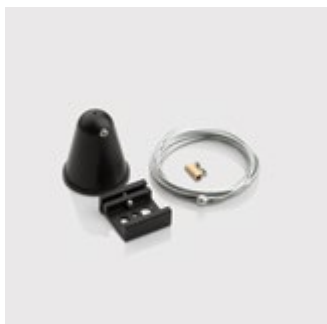

TRACK RAILS & ACCESSORIES

9193447
White Aluminium
Suspension Clamp (18cm)
4 wires

9193457
Black Aluminium
Suspension Clamp (18cm)
4 wires

Connectors & Hanging Elements

Suitable for 4 wires Track Rail

9193429
White Aluminium
Suspension Kit 2m Wire
Pending Fitting Suitable for
4 Wires Track Rail

9193439
Black Aluminium
Suspension Kit 2m Wire
Pending Fitting Suitable for
4 Wires Track Rail

9193448
White Aluminium
Suspension Kit 2m Wire
Pending Fitting Suitable for
4 Wires Track Rail

9193458
Black Aluminium
Suspension Kit 2m Wire
Pending Fitting Suitable for
4 Wires Track Rail

Step by Step

USE CONNECTOR 9193432

PUSH THE SECOND RAIL
ON CONNECTOR

PLACE 9193457 ON THE
CONNECTION POINT

SECURE 9193457 TO THE RAIL